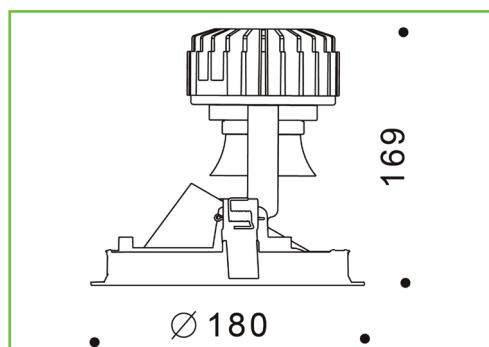

LED Downlight 25w

Adjustable

LED Downlight - EFX-RADL25W180

LED Downlight 25w - EFX-RADL25W180

The Eco-FX LED Downlight offers high luminosity COB LEDs giving efficient heat dissipation and produces a softer light. The long life driver offers constant current and voltage.

Technical 25w	
Product Code	EFX-RADL25W180
Size	Ø180mm x 169mm
Beam Angle	40°
Input Voltage	110-265Vac
Frequency	50/60 Hz
Transformer Output	25W 36V
Running Current	700mA
Power Factor	0.93
Chip Set	Bridgelux
Efficiency (LOR)	95%
Colour Temperature	Warm White 3000k
Lumen	Warm White 2000lm
Efficacy	80lm/w
CRI	Warm White 85+
LED Life	50,000Hrs
Operating Temperature	-40° / +50°
IP Rating	20
Cut Out	Ø168mm
Tilt	30°