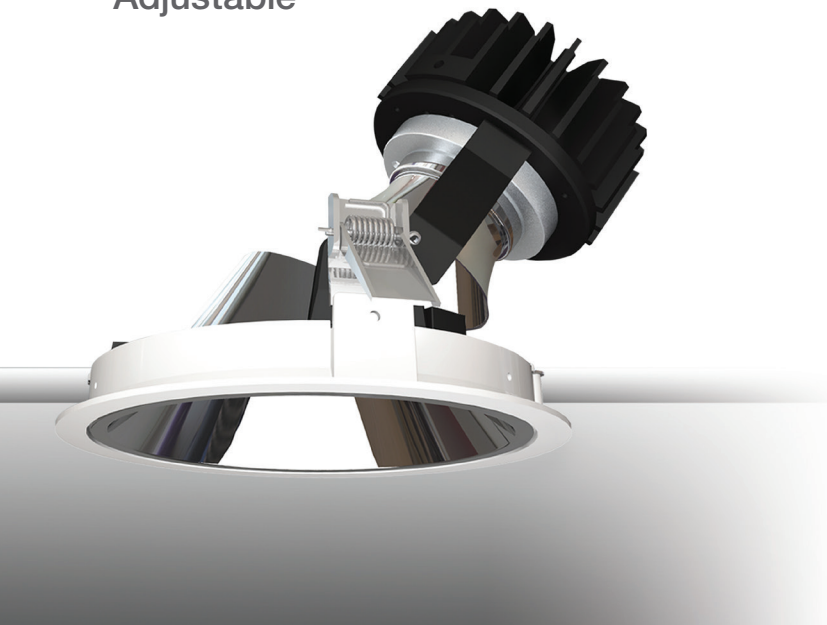

LED Downlight 25w

Adjustable

LED Downlight - EFX-RADL25W180

LED Downlight 25w - EFX-RADL25W180

The Eco-FX LED Downlight offers high luminosity COB LEDs giving efficient heat dissipation and produces a softer light. The long life driver offers constant current and voltage.

Technical 25w	
Product Code	EFX-RADL25W180
Size	Ø180mm x 169mm
Beam Angle	40°
Input Voltage	110-265Vac
Frequency	50/60 Hz
Transformer Output	25W 36V
Running Current	700mA
Power Factor	0.93
Chip Set	Bridgelux
Efficiency (LOR)	95%
Colour Temperature	Warm White 3000k
Lumen	Warm White 2000lm
Efficacy	80lm/w
CRI	Warm White 85+
LED Life	50,000Hrs
Operating Temperature	-40° / +50°
IP Rating	20
Cut Out	Ø168mm
Tilt	30°