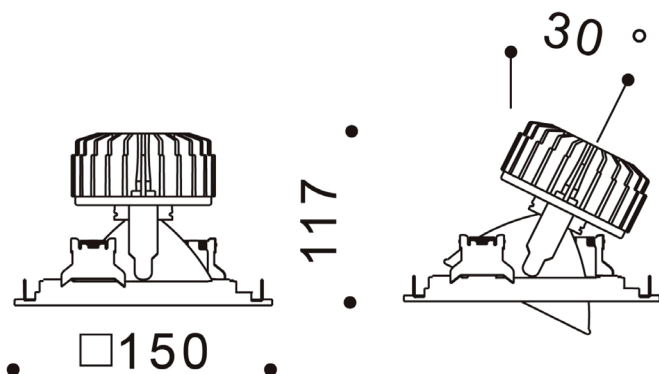

LED Multi Combo Recessed Downlight Range 26w

Adjustable

LED Gridlight - EFX-RDLDA126

LED Multi Combo Recessed Downlight Range - EFX-RDLDA126

The Eco-FX LED Gridlight offers high luminosity giving efficient heat dissipation. The long life driver offers constant current and voltage. Offering total flexibility in the retail environment.

	Technical 26w (Single)
Product Code	EFX-RDLDA126
Grid Size	330mm x 180mm & 330mm x 330mm
Beam Angle	40°
Input Voltage	110-265Vac
Frequency	50/60 Hz
Transformer Output	26W x2 36VDC
Running Current	700mA
Power Factor	0.9
Chip Set	Bridgelux
Efficiency (LOR)	92%
Colour Temperature	Warm White 3000k
Lumen	Warm White 2000lm
Efficacy	Warm White 76.9lm/w
CRI	Warm White >80
TILT	30°
LED Life	50,000Hrs
Operating Temperature	-20° / +45°
IP Rating	20

Dimensions

Photometric

Accessories

Blank Cap

Trim 2

Trim 4