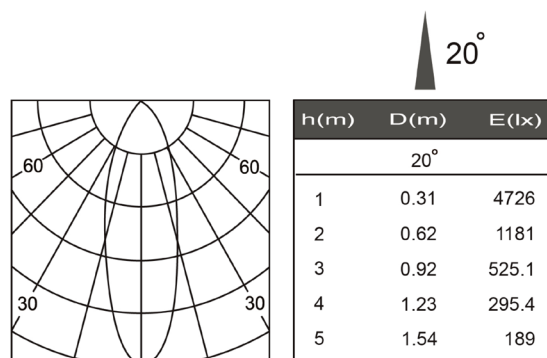

Photometric