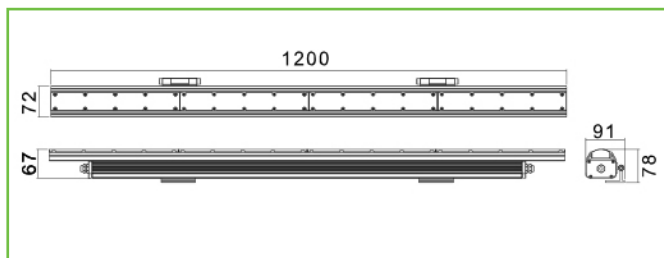

# LED Surface Adjustable Linear Light 48w

LED Downlight - EFX-RLLA120048W

Technical 48w	
Product Code	EFX-RLLA120048W
Size	1200mm x 78mm X 91mm
Beam Angle	60°
Input Voltage	110-265Vac
Frequency	50/60 Hz
Transformer Output	48W
Running Current	350mA
Power Factor	0.93
Chip Set	OSRAM
Efficiency (LOR)	95%
Colour Temperature	Warm White 6000k
Lumen	Warm White 4280lm
Efficacy	89lm/w
CRI	Warm White 70+
LED Life	50,000Hrs
Operating Temperature	-40° / +50°
IP Rating	66
Tilt	180°