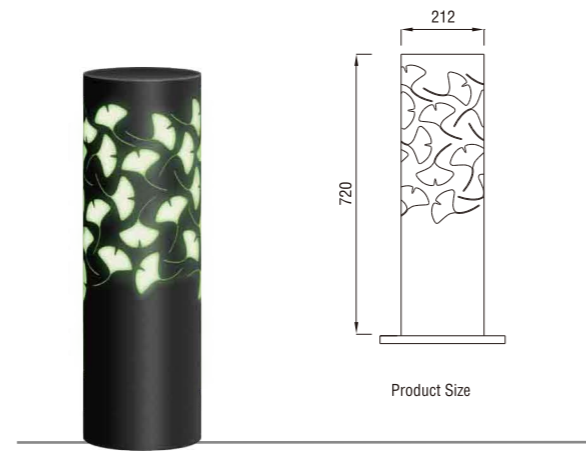

EcoFX
LED lighting solutions

Hollowing Landscape Lighting Series

The Application of Occasions:
Mainly used for park, square, street, residential zone and landscaping
locations.

EFX-XJRJL

Advanced laser cutting technology available in steel shell drawn exactly different patterns and sign, can express the city mark and characteristic. Main products for steel structure framework USES stainless steel plate, internal hair is qualitative, appearance also has strong anti-aging function. Lamps and lanterns configuration LED project-light lamp and LED lamps two light source, meet different lighting demand while helps to keep the unity of visual elements.

EFX-XJRJL-03

EFX-XJRJL-05

EFX-XJRJL-07

EFX-XJRJL-08

EFX-XJRJL-12

Product Description

- 1, The light fitting uses special techniques that can make drawings and marks on the steel plate. The light also is a good way to express the city mark and characteristic.
- 2, The main body of the light fitting uses steel frame. The diffuser inside is made of PMMA frosted material.
- 3, LED and HID are optional, and this can help make different lighting effects to meet the needs of various designs.
- 4, Optional Power: 36W, 72W Voltage range: 176V~265V