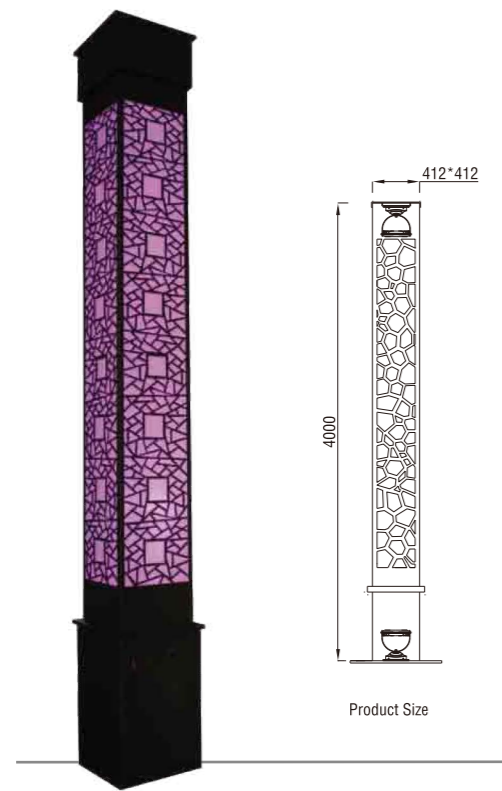

EcoFX
LED lighting solutions

Hollowing Landscape Lighting Series

The Application of Occasions:
Mainly used for park, square, street, residential zone and landscaping
locations.

EFX-XJRJL

Advanced laser cutting technology available in steel shell drawn exactly different patterns and sign, can express the city mark and characteristic. Main products for steel structure framework USES stainless steel plate, internal hair is qualitative, appearance also has strong anti-aging function. Lamps and lanterns configuration LED project-light lamp and LED lamps two light source, meet different lighting demand while helps to keep the unity of visual elements.

EFX-XJRJL-03

EFX-XJRJL-05

EFX-XJRJL-07

EFX-XJRJL-08

EFX-XJRJL-12

Product Description

- 1, The light fitting uses special techniques that can make drawings and marks on the steel plate. The light also is a good way to express the city mark and characteristic.
- 2, The main body of the light fitting uses steel frame. The diffuser inside is made of PMMA frosted material.
- 3, LED and HID are optional, and this can help make different lighting effects to meet the needs of various designs.
- 4, Optional Power: 36W, 72W Voltage range: 176V~265V