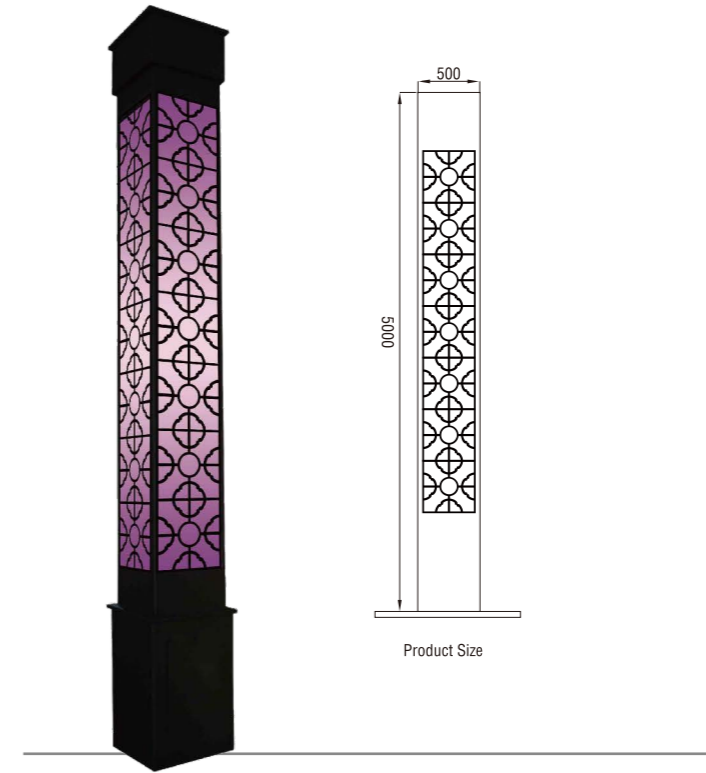

EFX-XJRJL-27