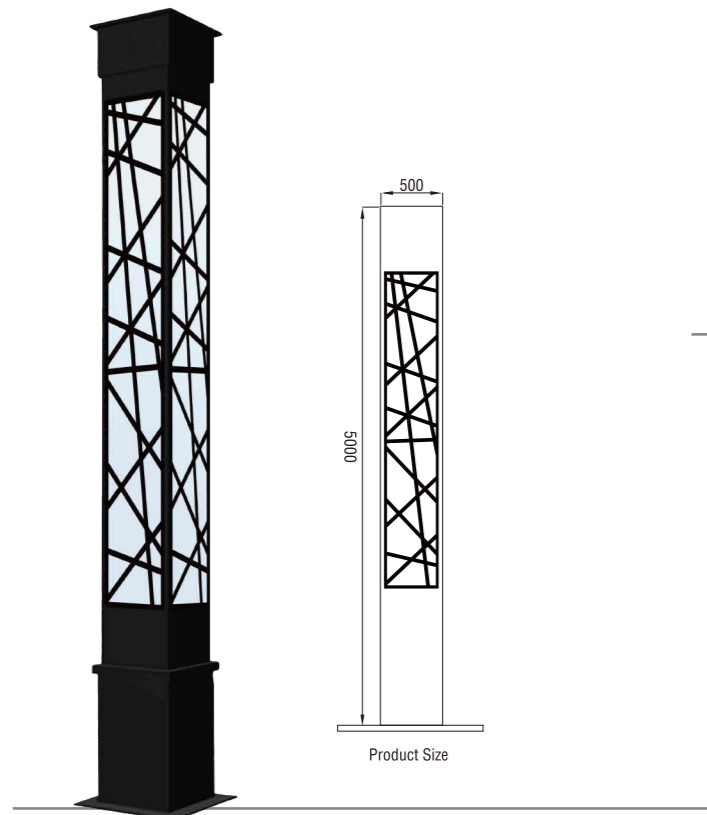

EFX-XJRJL-03

EFX-XJRJL-05

EFX-XJRJL-07

EFX-XJRJL-08

EFX-XJRJL-12

Product Description

- 1, The light fitting uses special techniques that can make drawings and marks on the steel plate. The light also is a good way to express the city mark and characteristic.
- 2, The main body of the light fitting uses steel frame. The diffuser inside is made of PMMA frosted material.
- 3, LED and HID are optional, and this can help make different lighting effects to meet the needs of various designs.
- 4, Optional Power: 36W, 72W Voltage range: 176V~265V

Specification

Lamp Power	Input Voltage	Color	Protection Grade	Control	Lamp Source	Life	Work Temperature
36W/72W	176V~265V	RGB Single RGB/Change	IP65	Internal	LED LED/Halogen Lamp	20000H	-20~40°C

EFX-XJRJL-14

EFX-XJRJL-27

EFX-XJRJL-25

EFX-XJRJL-22

EFX-XJRJL-28

Hollowing Landscape Lighting Series

Hollowing Landscape Lighting Series

www.eco-fx.co.uk

EcoFX