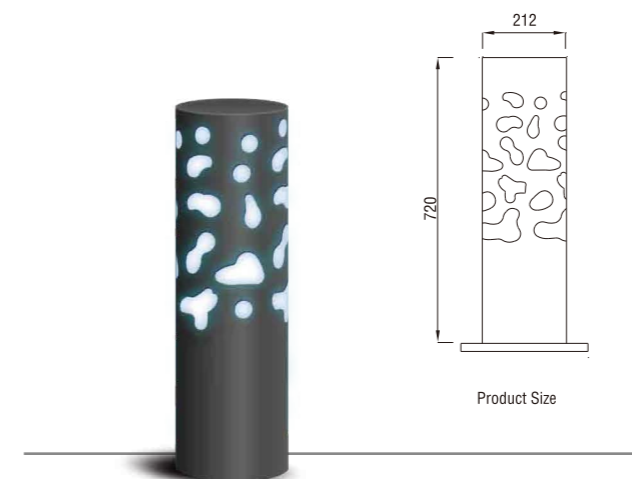

EcoFX
LED lighting solutions

Hollowing Landscape Lighting Series

The Application of Occasions:
Mainly used for park, square, street, residential zone and landscaping
locations.

EFX-XJRJL

Advanced laser cutting technology available in steel shell drawn exactly different patterns and sign, can express the city mark and characteristic. Main products for steel structure framework USES stainless steel plate, internal hair is qualitative, appearance also has strong anti-aging function. Lamps and lanterns configuration LED project-light lamp and LED lamps two light source, meet different lighting demand while helps to keep the unity of visual elements.

EFX-XJRJL-03

EFX-XJRJL-05

EFX-XJRJL-07

EFX-XJRJL-08

EFX-XJRJL-12

Product Description

- 1, The light fitting uses special techniques that can make drawings and marks on the steel plate. The light also is a good way to express the city mark and characteristic.
- 2, The main body of the light fitting uses steel frame. The diffuser inside is made of PMMA frosted material.
- 3, LED and HID are optional, and this can help make different lighting effects to meet the needs of various designs.
- 4, Optional Power: 36W, 72W Voltage range: 176V~265V

Specification

Lamp Power	Input Voltage	Color	Protection Grade	Control	Lamp Source	Life	Work Temperature
36W/72W	176V~265V	RGB Single RGB/Change	IP65	Internal	LED LED/Halogen Lamp	20000H	-20~40°C

EFX-XJRJL-14