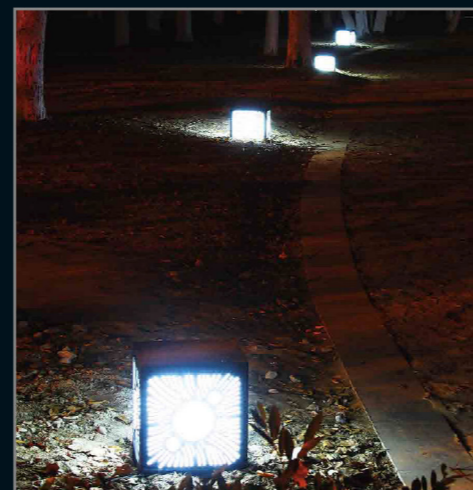

EcoFX
LED lighting solutions

Hollowing Landscape Lighting Series

The Application of Occasions:
Mainly used for park, square, street, residential zone and landscaping
locations.

EFX-XJRJL

Advanced laser cutting technology available in steel shell drawn exactly different patterns and sign, can express the city mark and characteristic. Main products for steel structure framework USES stainless steel plate, internal hair is qualitative, appearance also has strong anti-aging function. Lamps and lanterns configuration LED project-light lamp and LED lamps two light source, meet different lighting demand while helps to keep the unity of visual elements.

EFX-XJRJL-03

EFX-XJRJL-05

EFX-XJRJL-07

EFX-XJRJL-08

EFX-XJRJL-12

Product Description

- 1, The light fitting uses special techniques that can make drawings and marks on the steel plate. The light also is a good way to express the city mark and characteristic.
- 2, The main body of the light fitting uses steel frame. The diffuser inside is made of PMMA frosted material.
- 3, LED and HID are optional, and this can help make different lighting effects to meet the needs of various designs.
- 4, Optional Power: 36W, 72W Voltage range: 176V~265V

EFX-XJRJL-27

EFX-XJRJL-25

EFX-XJRJL-22

EFX-XJRJL-28

Hollowing Landscape Lighting Series

Hollowing Landscape Lighting Series

www.eco-fx.co.uk

EcoFX