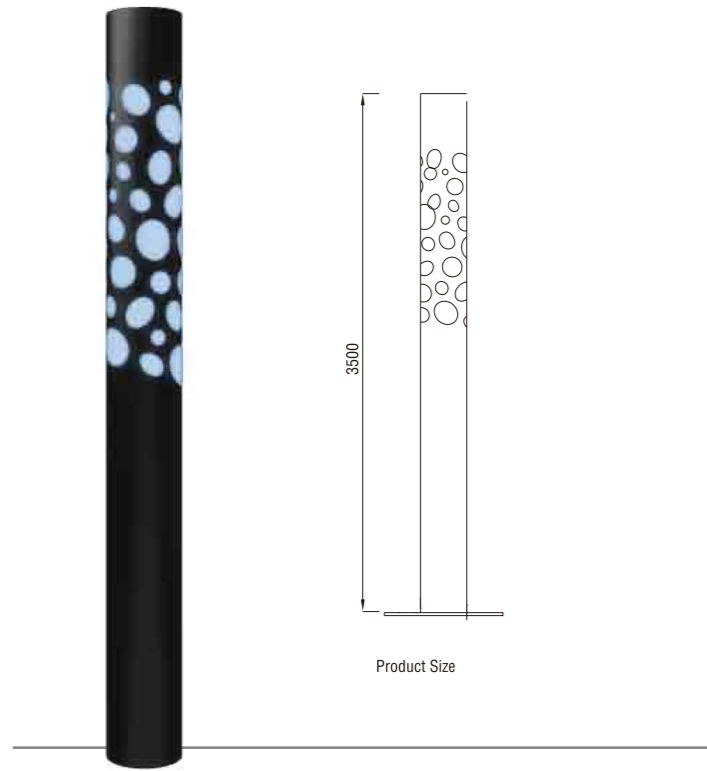

EFX-XJRJL-14