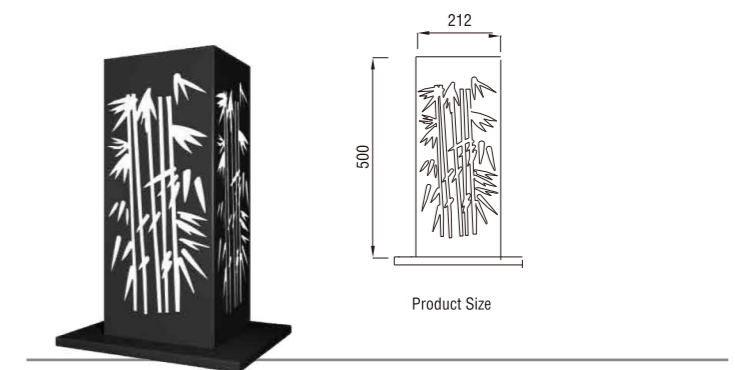

EFX-XJRJL-03

EFX-XJRJL-05

EFX-XJRJL-07

EFX-XJRJL-08

EFX-XJRJL-12

Product Description

- 1, The light fitting uses special techniques that can make drawings and marks on the steel plate. The light also is a good way to express the city mark and characteristic.
- 2, The main body of the light fitting uses steel frame. The diffuser inside is made of PMMA frosted material.
- 3, LED and HID are optional, and this can help make different lighting effects to meet the needs of various designs.
- 4, Optional Power: 36W, 72W Voltage range: 176V~265V