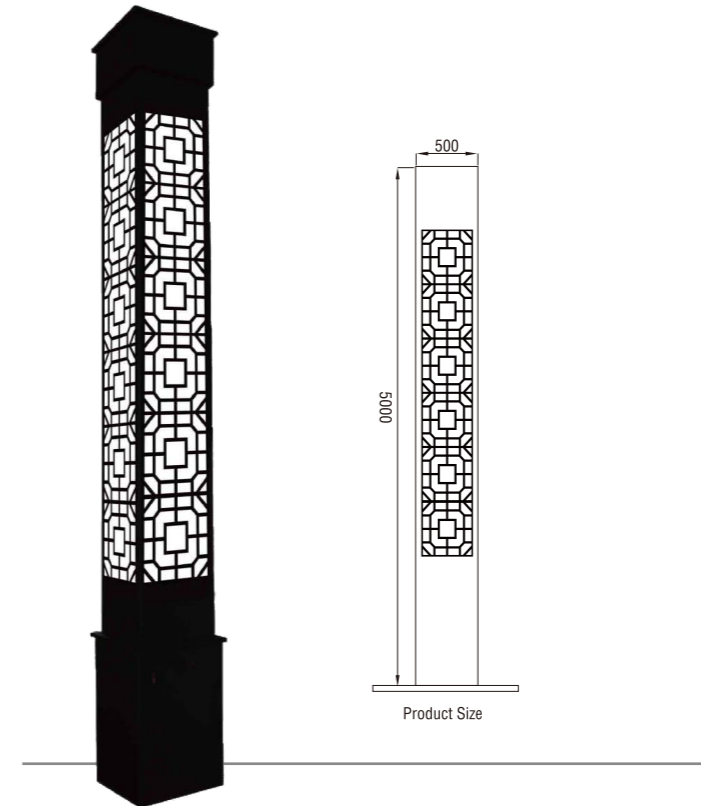

EcoFX
LED lighting solutions

Hollowing Landscape Lighting Series

The Application of Occasions:
Mainly used for park, square, street, residential zone and landscaping
locations.

EFX-XJRJL

Advanced laser cutting technology available in steel shell drawn exactly different patterns and sign, can express the city mark and characteristic. Main products for steel structure framework USES stainless steel plate, internal hair is qualitative, appearance also has strong anti-aging function. Lamps and lanterns configuration LED project-light lamp and LED lamps two light source, meet different lighting demand while helps to keep the unity of visual elements.

EFX-XJRJL-03

EFX-XJRJL-05

EFX-XJRJL-07

EFX-XJRJL-08

EFX-XJRJL-12

Product Description

- 1, The light fitting uses special techniques that can make drawings and marks on the steel plate. The light also is a good way to express the city mark and characteristic.
- 2, The main body of the light fitting uses steel frame. The diffuser inside is made of PMMA frosted material.
- 3, LED and HID are optional, and this can help make different lighting effects to meet the needs of various designs.
- 4, Optional Power: 36W, 72W Voltage range: 176V~265V

EFX-XJRJL-27

EFX-XJRJL-25

EFX-XJRJL-22

EFX-XJRJL-28

Hollowing Landscape Lighting Series

Hollowing Landscape Lighting Series

www.eco-fx.co.uk

EcoFX