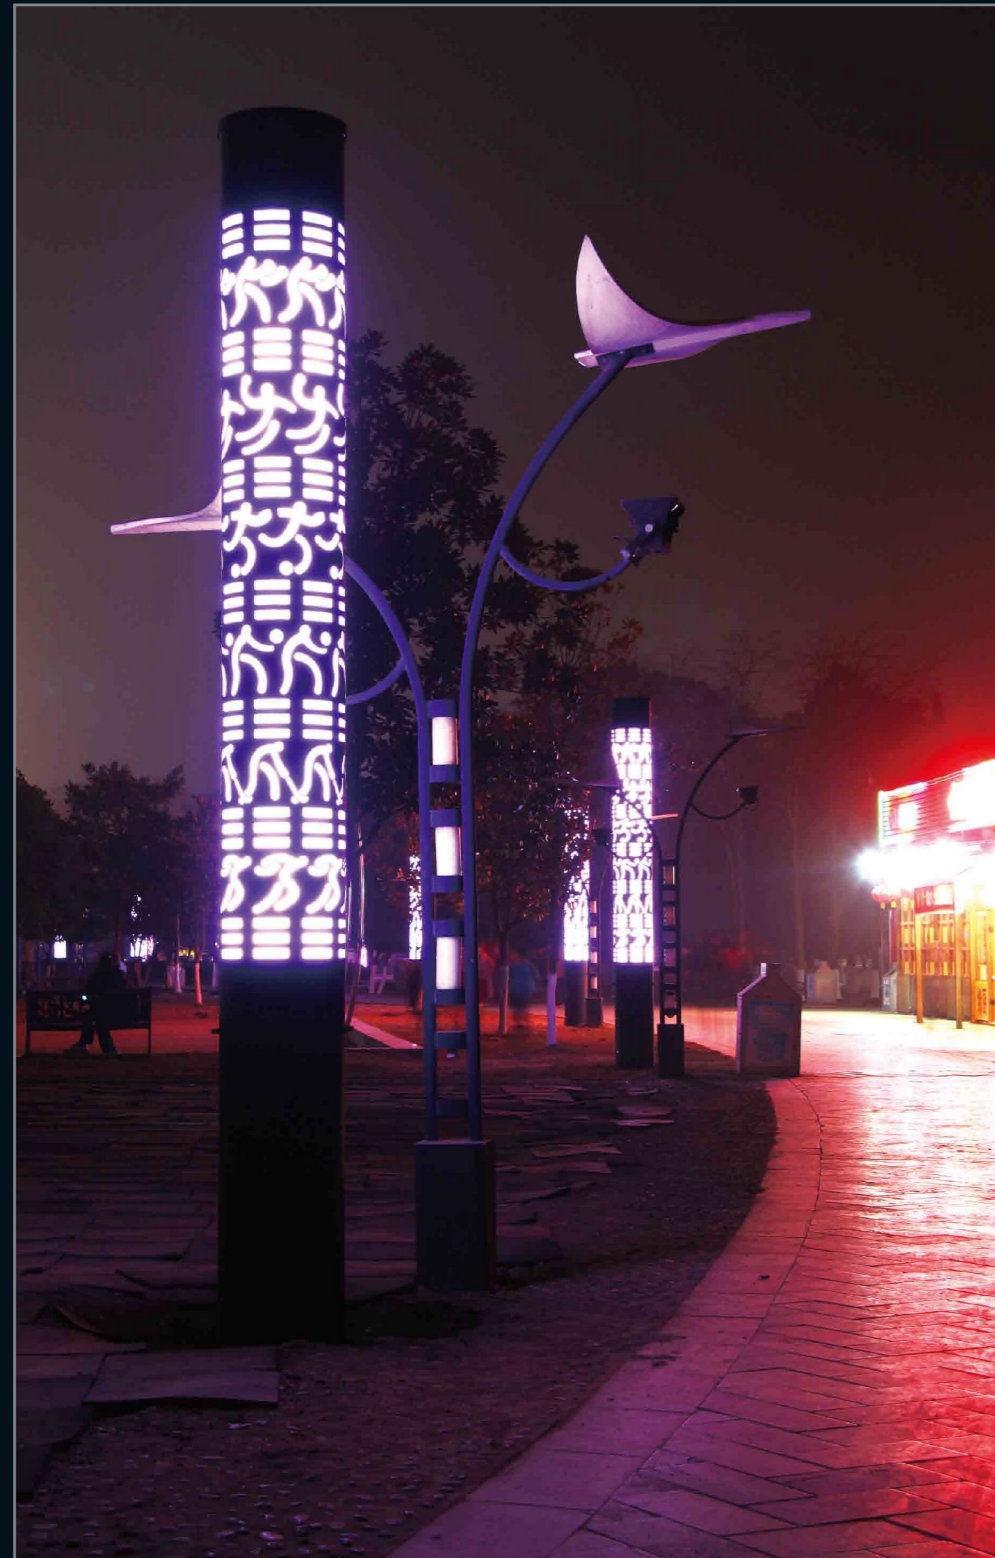

EcoFX
LED lighting solutions

Hollowing Landscape Lighting Series

The Application of Occasions:
Mainly used for park, square, street, residential zone and landscaping
locations.

EFX-XJRJL

Advanced laser cutting technology available in steel shell drawn exactly different patterns and sign, can express the city mark and characteristic. Main products for steel structure framework USES stainless steel plate, internal hair is qualitative, appearance also has strong anti-aging function. Lamps and lanterns configuration LED project-light lamp and LED lamps two light source, meet different lighting demand while helps to keep the unity of visual elements.

EFX-XJRJL-27

EFX-XJRJL-25

EFX-XJRJL-22

EFX-XJRJL-28

Hollowing Landscape Lighting Series

Hollowing Landscape Lighting Series

www.eco-fx.co.uk

EcoFX