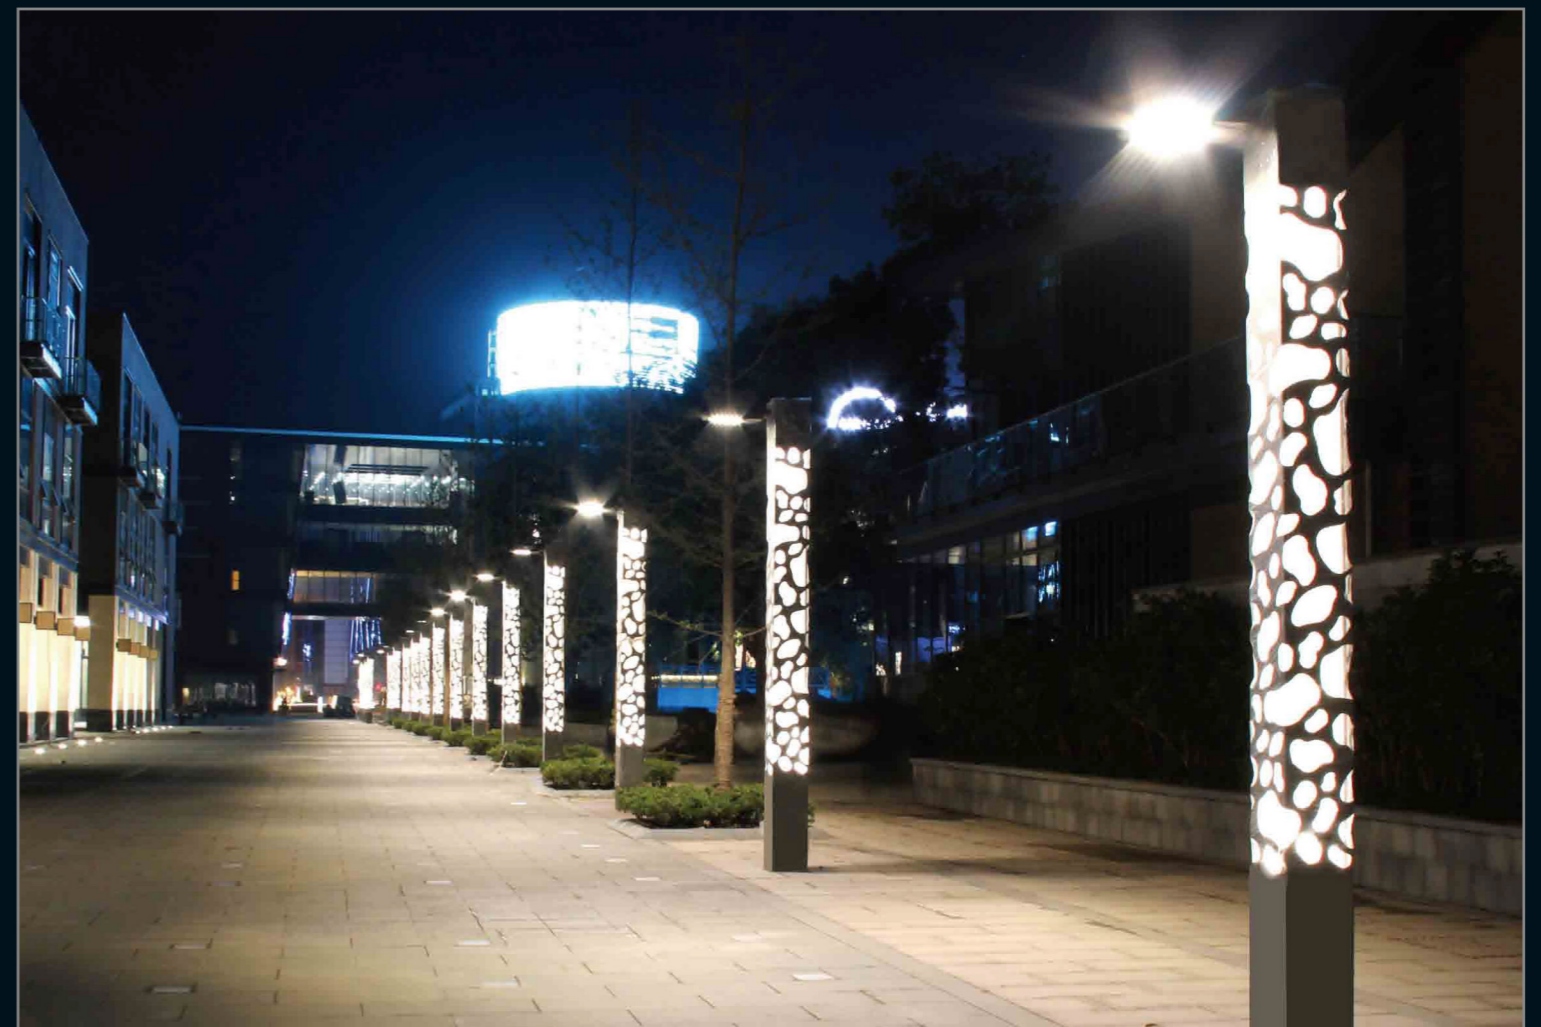

Hollowing Landscape Lighting Series