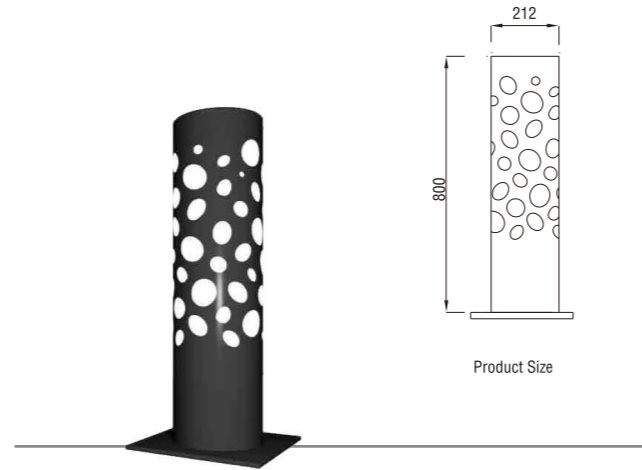

EFX-XJRJL-22