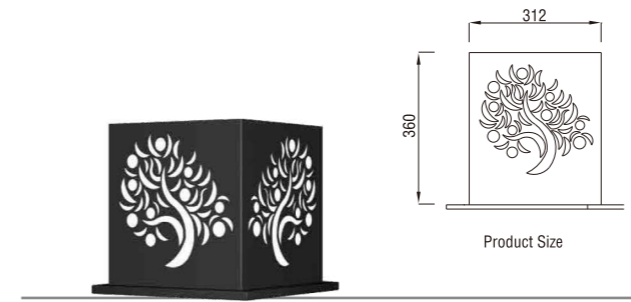

EFX-XJRJL-03

EFX-XJRJL-05

EFX-XJRJL-07

EFX-XJRJL-08

EFX-XJRJL-12

Product Description

- 1, The light fitting uses special techniques that can make drawings and marks on the steel plate. The light also is a good way to express the city mark and characteristic.
- 2, The main body of the light fitting uses steel frame. The diffuser inside is made of PMMA frosted material.
- 3, LED and HID are optional, and this can help make different lighting effects to meet the needs of various designs.
- 4, Optional Power: 36W, 72W Voltage range: 176V~265V