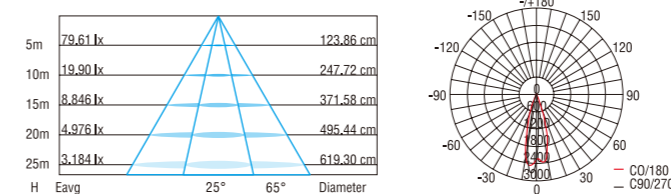

Light Distribution Curve

EFX-XJRL1-S36

EFX-XJRL1-S24

EFX-XJRL1-S12

Specification

Product Code	EFX-XJRL1-S36	EFX-XJRL1-S24	EFX-XJRL1-S12
LED Quantity	36pcs	24pcs	12pcs
Rated Power	36W	24W	12W
Input Voltage	DC24V	DC24V	DC24V
Color	Single/RGB	Single/RGB	Single/RGB
Control Mode	CC/DMX512	CC/DMX512	CC/DMX512
Beam Angle	25°×65°	25°×65°	25°×65°
Lamp Luminous Flux	1519 lm	1068 lm	563 lm
Working Ambient Temperature	-25°C~50°C	-25°C~50°C	-25°C~50°C
Working Ambient Humidity	10%~90%	10%~90%	10%~90%
Life	> 30000H	> 30000H	> 30000H
Protection Grade	IP65	IP65	IP65
Net Weight	3.25/26.0	2.35/18.8	1.35/21.6
Gross Weight	3.9/31.2	2.6/20.8	1.7/27.2
Packing Size (mm)	935X95X125 955X430X300 8	645X95X125 675X430X300 8	355X95X125 375X430X550 16