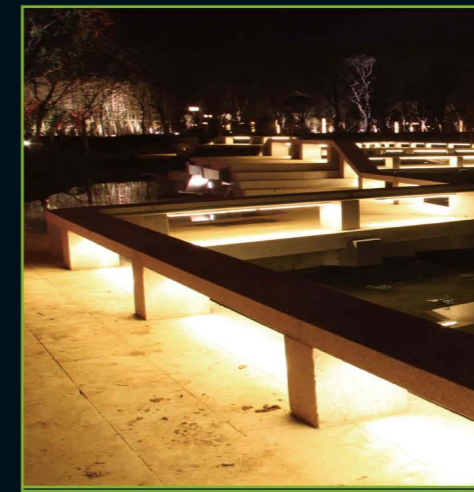

LED Wall Washer Light Linear Light