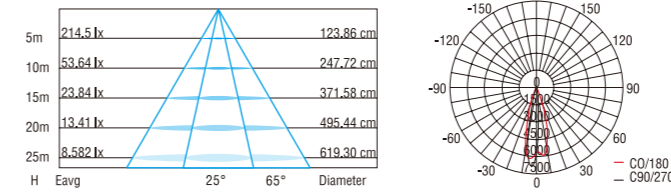

Light Distribution Curve

EFX-XJRL6

Specification

Product Code	EFX-XJRL6
LED Quantity	72pcs/144 pcs
Rated Power	6W/12W
Input Voltage	DC24V
Color	Single
Control Mode	CC
Beam Angle	120°
Temperature of Working Condition	-25°C~50°C
Humidity of Working Condition	10%~90%
Life	>30000H
Lamp Weight	0.5Kg
Protection Grade	IP66

Light Distribution Curve

EFX-XJRL1-S36

EFX-XJRL1-S24

EFX-XJRL1-S12

Specification

Product Code	EFX-XJRL1-S36	EFX-XJRL1-S24	EFX-XJRL1-S12
LED Quantity	36pcs	24pcs	12pcs
Rated Power	36W	24W	12W
Input Voltage	DC24V	DC24V	DC24V
Color	Single/RGB	Single/RGB	Single/RGB
Control Mode	CC/DMX512	CC/DMX512	CC/DMX512
Beam Angle	25°×65°	25°×65°	25°×65°
Lamp Luminous Flux	1519 lm	1068 lm	563 lm
Working Ambient Temperature	-25°C~50°C	-25°C~50°C	-25°C~50°C
Working Ambient Humidity	10%~90%	10%~90%	10%~90%
Life	> 30000H	> 30000H	> 30000H
Protection Grade	IP65	IP65	IP65
Net Weight	3.25/26.0	2.35/18.8	1.35/21.6
Gross Weight	3.9/31.2	2.6/20.8	1.7/27.2
Packing Size (mm)	935X95X125 955X430X300 8	645X95X125 675X430X300 8	355X95X125 375X430X550 16