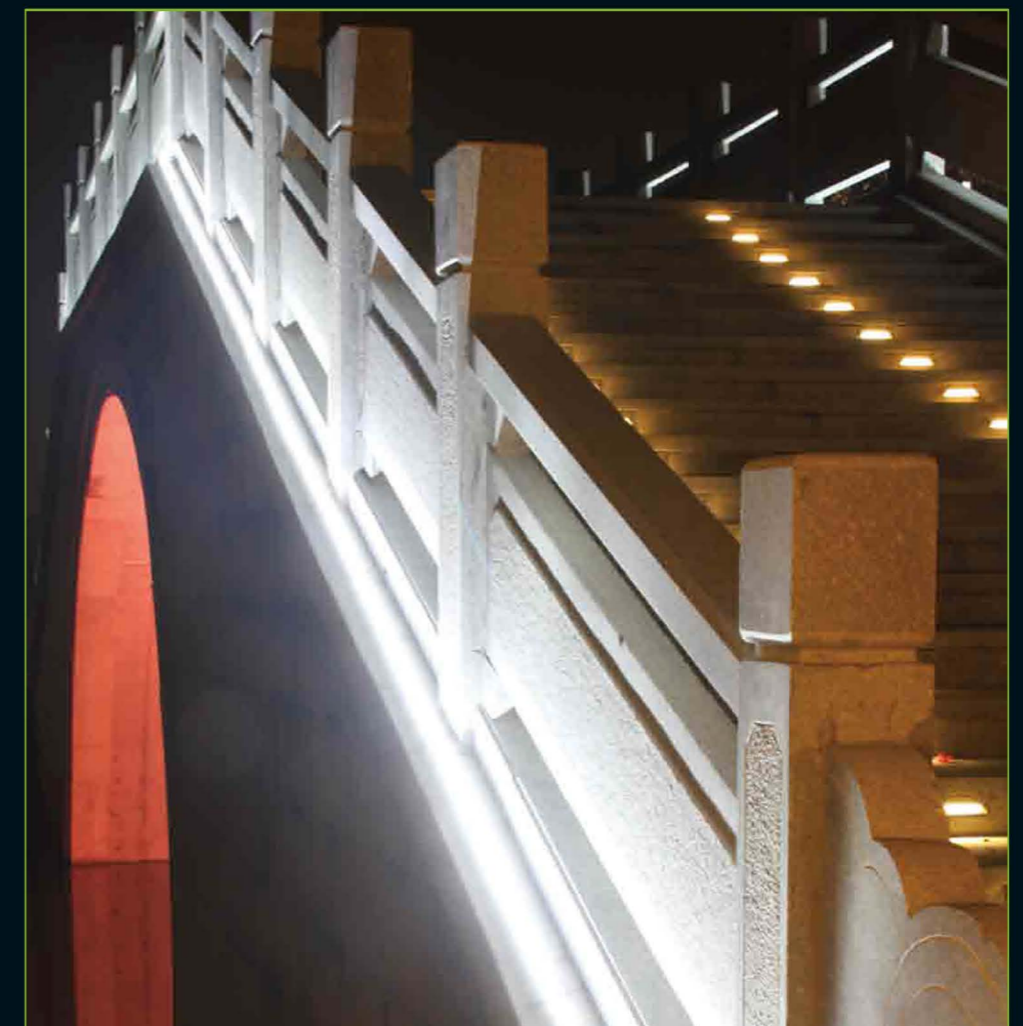

LED Wall Washer Light Linear Light