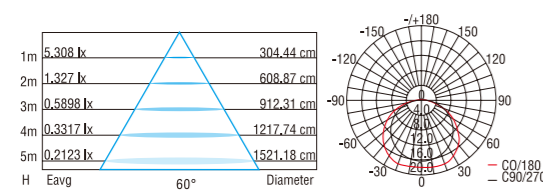

Light Distribution Curve

EFX-XJRL3

Specification

Product Code	EFX-XJRL3
LED Quantity	72pcs/144 pcs
Rated Power	6W/12W
Input Voltage	DC24V
Color	Single
Control Mode	CC
Beam Angle	120°
Temperature of Working Condition	-25°C~50°C
Humidity of Working Condition	10%~90%
Life	>30000H
Lamp Weight	0.5Kg
Protection Grade	IP66

Light Distribution Curve

EFX-XJRL6

Specification

Product Code	EFX-XJRL6
LED Quantity	72pcs/144 pcs
Rated Power	6W/12W
Input Voltage	DC24V
Color	Single
Control Mode	CC
Beam Angle	120°
Temperature of Working Condition	-25°C~50°C
Humidity of Working Condition	10%~90%
Life	>30000H
Lamp Weight	0.5Kg
Protection Grade	IP66