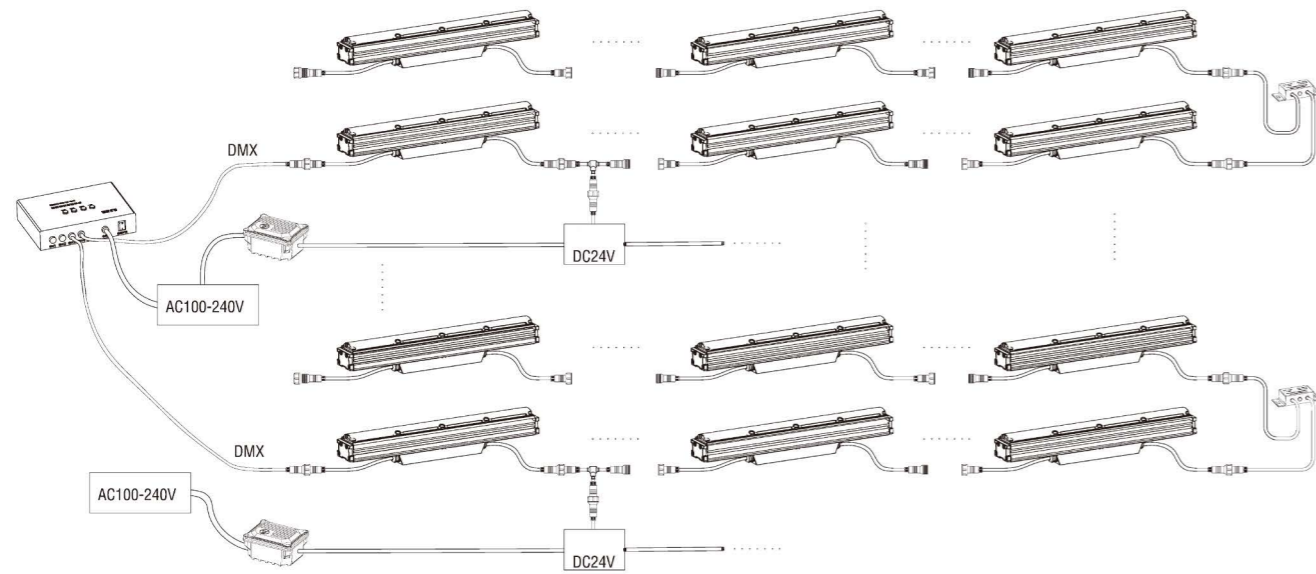

All parameters are measured at 25°C ambient temperature, 35% humidity experimental environment

Product Accessory

Standard Accessory

Standard Accessory

Special Accessory

Wiring Diagram

EFX-XJRL1

Accessories

Power+Signal Three Joint
EFX-XDX3-M21G-5P/M21M-5P-(2x0.5mm²+GND+2x1.0mm²)-(300+1000)

LED Wall Washer Light Linear Light

LED Wall Washer Light Linear Light

www.eco-fx.co.uk

EcoFX

LED lighting solutions

Office 1, 192 Shoreham Street
Sheffield S1 4SQ, UK