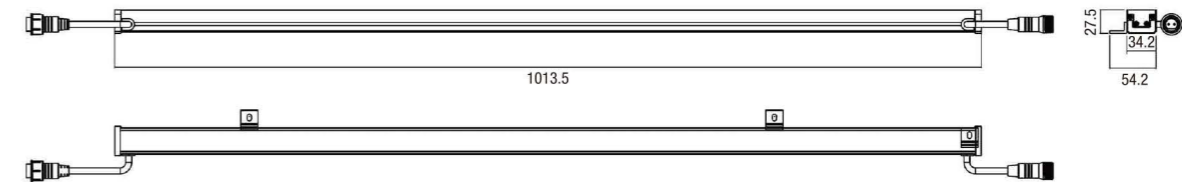

RGB

Single Lighting

EFX-XJRL3

Product Description

1. Mini bar light is nice, simple design, it is small and exquisite, so it is easy to hide.
2. 6063 alloy aluminum shell, auto filling glue technology craft, special structure design ensures good heat removal, efficiently reducing LED's lighting wane, and make the mixed light average.

Light Distribution Curve

EFX-XJRL3

Specification

Product Code	EFX-XJRL3
LED Quantity	72pcs/144 pcs
Rated Power	6W/12W
Input Voltage	DC24V
Color	Single
Control Mode	CC
Beam Angle	120°
Temperature of Working Condition	-25°C~50°C
Humidity of Working Condition	10%~90%
Life	>30000H
Lamp Weight	0.5Kg
Protection Grade	IP66

All parameters are measured at 25°C ambient temperature, 35% humidity experimental environment

EFX-XJRL6

Product Description

1. Mini bar light is nice, simple design, it is small and exquisite, so it is easy to hide.
2. 6063 alloy aluminum shell, auto filling glue technology craft, special structure design ensures good heat removal, efficiently reducing LED's lighting wane, and make the mixed light average.

Light Distribution Curve

EFX-XJRL6

Specification

Product Code	EFX-XJRL6
LED Quantity	72pcs/144 pcs
Rated Power	6W/12W
Input Voltage	DC24V
Color	Single
Control Mode	CC
Beam Angle	120°
Temperature of Working Condition	-25°C~50°C
Humidity of Working Condition	10%~90%
Life	>30000H
Lamp Weight	0.5Kg
Protection Grade	IP66