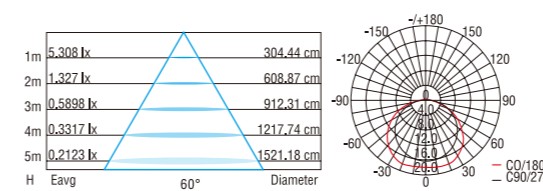

Light Distribution Curve

EFX-XJRL3

Specification

Product Code	EFX-XJRL3
LED Quantity	72pcs/144 pcs
Rated Power	6W/12W
Input Voltage	DC24V
Color	Single
Control Mode	CC
Beam Angle	120°
Temperature of Working Condition	-25°C~50°C
Humidity of Working Condition	10%~90%
Life	>30000H
Lamp Weight	0.5Kg
Protection Grade	IP66

Light Distribution Curve

EFX-XJRL6

Specification

Product Code	EFX-XJRL6
LED Quantity	72pcs/144 pcs
Rated Power	6W/12W
Input Voltage	DC24V
Color	Single
Control Mode	CC
Beam Angle	120°
Temperature of Working Condition	-25°C~50°C
Humidity of Working Condition	10%~90%
Life	>30000H
Lamp Weight	0.5Kg
Protection Grade	IP66