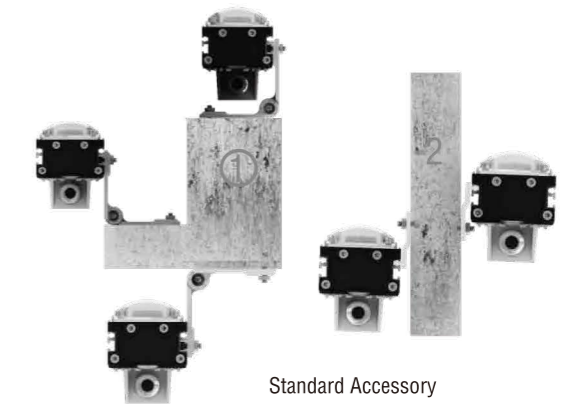

Product Accessory

Standard Accessory