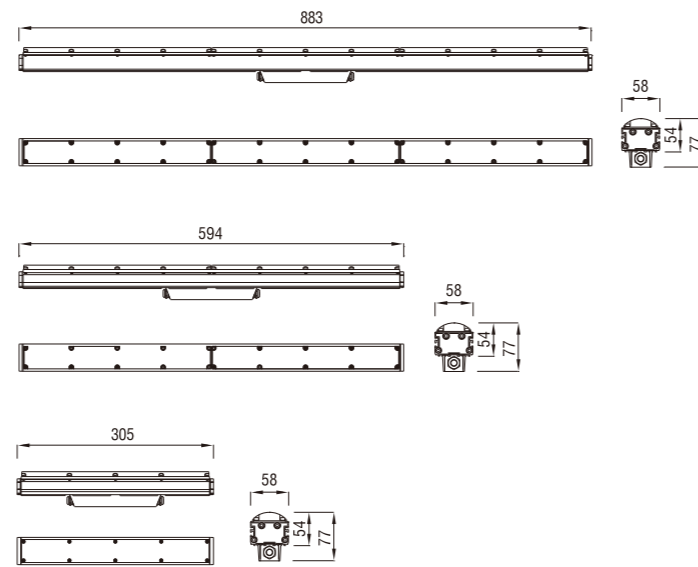

Product Dimension

Product Description

1. Advanced design of light fitting heat removal, better performance.
2. PC diffuser, multiple section combined, convenient allocations.
3. reach the mixed light demand in a short time, various color available.
4. load light control design, efficiently controlling glaring.

Light Distribution Curve

EFX-XJRL1-S36

EFX-XJRL1-S24

EFX-XJRL1-S12

Specification

Product Code	EFX-XJRL1-S36	EFX-XJRL1-S24	EFX-XJRL1-S12
LED Quantity	36pcs	24pcs	12pcs
Rated Power	36W	24W	12W
Input Voltage	DC24V	DC24V	DC24V
Color	Single/RGB	Single/RGB	Single/RGB
Control Mode	CC/DMX512	CC/DMX512	CC/DMX512
Beam Angle	25°×65°	25°×65°	25°×65°
Lamp Luminous Flux	1519 lm	1068 lm	563 lm
Working Ambient Temperature	-25°C~50°C	-25°C~50°C	-25°C~50°C
Working Ambient Humidity	10%~90%	10%~90%	10%~90%
Life	> 30000H	> 30000H	> 30000H
Protection Grade	IP65	IP65	IP65
Net Weight	3.25/26.0	2.35/18.8	1.35/21.6
Gross Weight	3.9/31.2	2.6/20.8	1.7/27.2
Packing Size (mm)	935X95X125 955X430X300 8	645X95X125 675X430X300 8	355X95X125 375X430X550 16

All parameters are measured at 25°C ambient temperature, 35% humidity experimental environment