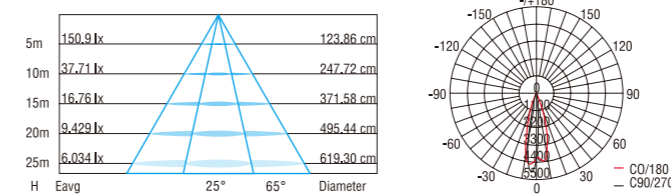

Light Distribution Curve

EFX-XJRL6

Specification

Product Code	EFX-XJRL6
LED Quantity	72pcs/144 pcs
Rated Power	6W/12W
Input Voltage	DC24V
Color	Single
Control Mode	CC
Beam Angle	120°
Temperature of Working Condition	-25°C~50°C
Humidity of Working Condition	10%~90%
Life	>30000H
Lamp Weight	0.5Kg
Protection Grade	IP66

Light Distribution Curve

EFX-XJRL1-S36

EFX-XJRL1-S24

EFX-XJRL1-S12

Specification

Product Code	EFX-XJRL1-S36	EFX-XJRL1-S24	EFX-XJRL1-S12
LED Quantity	36pcs	24pcs	12pcs
Rated Power	36W	24W	12W
Input Voltage	DC24V	DC24V	DC24V
Color	Single/RGB	Single/RGB	Single/RGB
Control Mode	CC/DMX512	CC/DMX512	CC/DMX512
Beam Angle	25°×65°	25°×65°	25°×65°
Lamp Luminous Flux	1519 lm	1068 lm	563 lm
Working Ambient Temperature	-25°C~50°C	-25°C~50°C	-25°C~50°C
Working Ambient Humidity	10%~90%	10%~90%	10%~90%
Life	> 30000H	> 30000H	> 30000H
Protection Grade	IP65	IP65	IP65
Net Weight	3.25/26.0	2.35/18.8	1.35/21.6
Gross Weight	3.9/31.2	2.6/20.8	1.7/27.2
Packing Size (mm)	935X95X125 955X430X300 8	645X95X125 675X430X300 8	355X95X125 375X430X550 16