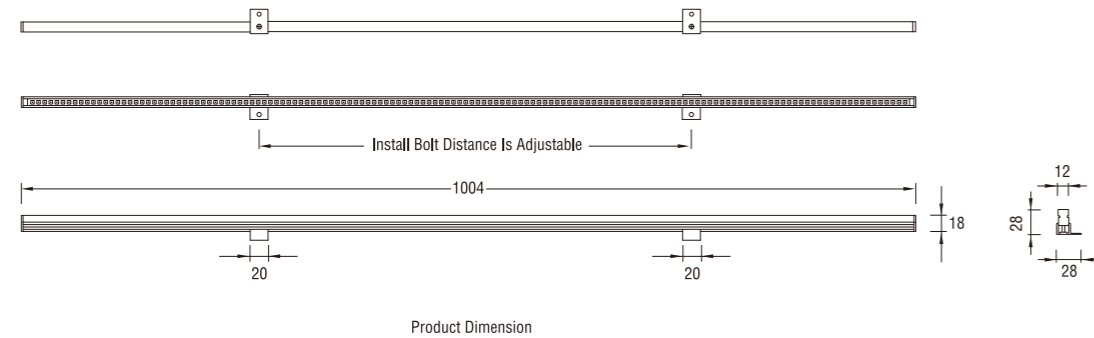

RGB

Single Lighting

EFX-XJRL3

Product Description

1. Mini bar light is nice, simple design, it is small and exquisite, so it is easy to hide.
2. 6063 alloy aluminum shell, auto filling glue technology craft, special structure design ensures good heat removal, efficiently reducing LED's lighting wane, and make the mixed light average.

Light Distribution Curve

EFX-XJRL3

Specification

Product Code	EFX-XJRL3
LED Quantity	72pcs/144 pcs
Rated Power	6W/12W
Input Voltage	DC24V
Color	Single
Control Mode	CC
Beam Angle	120°
Temperature of Working Condition	-25°C~50°C
Humidity of Working Condition	10%~90%
Life	>30000H
Lamp Weight	0.5Kg
Protection Grade	IP66

All parameters are measured at 25°C ambient temperature, 35% humidity experimental environment

EFX-XJRL6

Product Description

1. Mini bar light is nice, simple design, it is small and exquisite, so it is easy to hide.
2. 6063 alloy aluminum shell, auto filling glue technology craft, special structure design ensures good heat removal, efficiently reducing LED's lighting wane, and make the mixed light average.

Light Distribution Curve

EFX-XJRL6

Specification

Product Code	EFX-XJRL6
LED Quantity	72pcs/144 pcs
Rated Power	6W/12W
Input Voltage	DC24V
Color	Single
Control Mode	CC
Beam Angle	120°
Temperature of Working Condition	-25°C~50°C
Humidity of Working Condition	10%~90%
Life	>30000H
Lamp Weight	0.5Kg
Protection Grade	IP66