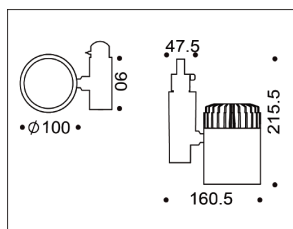

LED Track Light 25w

LED Track Light - EFX-RTLAV25W

LED Track Light 25W - EFX-RTLAV25W

Eco-FX's Led Track Light offers retailers an unrestricted level of flexibility, whatever the retail space. The excellent design means that it is not only suited to large store area lighting. High street stores can also utilise this product to combine area and accent lighting and drive down the overall cost of the store lighting without compromising style.

- Product Code
- Size
- Beam Angle
- Input Voltage
- Frequency
- Transformer Output
- Running Current
- Power Factor
- Chip Set
- Efficiency (LOR)
- Colour Temperature
- Lumen
- Efficacy
- CRI
- Operating Temperature
- IP Rating

Technical 25w

Product Code	EFX-RTLAV25W
Size	Ø100mm x 90mm x 215.5mm
Beam Angle	40°
Input Voltage	110-265Vac
Frequency	50/60 Hz
Transformer Output	25W 36VDC
Running Current	700mA
Power Factor	0.93
Chip Set	Epistar
Efficiency (LOR)	98%
Colour Temperature	Warm White 3000k
Lumen	Warm White 2000lm
Efficacy	80lm/w
CRI	Warm White >85+
Operating Temperature	-40° / +50°
IP Rating	20

EPISTAR