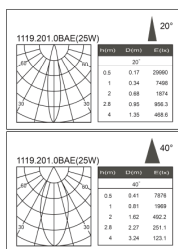

LED Track Light 25w

LED Track Light - EFX-RTLAV25W

LED Track Light 25W - EFX-RTLAV25W

Eco-FX's Led Track Light offers retailers an unrestricted level of flexibility, whatever the retail space. The excellent design means that it is not only suited to large store area lighting. High street stores can also utilise this product to combine area and accent lighting and drive down the overall cost of the store lighting without compromising style.

- Product Code
- Size
- Beam Angle
- Input Voltage
- Frequency
- Transformer Output
- Running Current
- Power Factor
- Chip Set
- Efficiency (LOR)
- Colour Temperature
- Lumen
- Efficacy
- CRI
- Operating Temperature
- IP Rating

Technical 25w

Product Code	EFX-RTLAV25W
Size	Ø100mm x 90mm x 215.5mm
Beam Angle	40°
Input Voltage	110-265Vac
Frequency	50/60 Hz
Transformer Output	25W 36VDC
Running Current	700mA
Power Factor	0.93
Chip Set	Epistar
Efficiency (LOR)	98%
Colour Temperature	Warm White 3000k
Lumen	Warm White 2000lm
Efficacy	80lm/w
CRI	Warm White >85+
Operating Temperature	-40° / +50°
IP Rating	20

EPISTAR