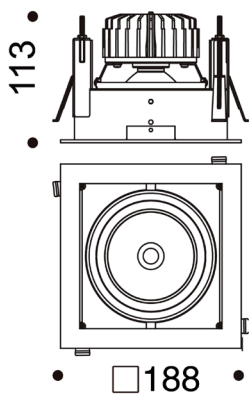

LED Downlight 10w

Adjustable – Large Bezel

LED Downlight - EFX-RSDLA10W(L)

LED Downlight 10w - EFX-RSDLA10W(L)

The Eco-FX LED Downlight offers high luminosity COB LEDs giving efficient heat dissipation and produces a softer light. The long life driver offers constant current and voltage.

Technical 10w	
Product Code	EFX-RSDLA10W(L)
Size	188mm x 188mm x 113mm
Beam Angle	20°
Input Voltage	110-265Vac
Frequency	50/60 Hz
Transformer Output	10W 25UDC
Running Current	350mA
Power Factor	0.93
Chip Set	Bridgelux
Efficiency (LOR)	95%
Colour Temperature	Warm White 3000k
Lumen	Warm White 800lm
Efficacy	80lm/w
CRI	Warm White >85+
LED Life	50,000Hrs
TILT	30°
Operating Temperature	-40° / +50°
IP Rating	20
Cut Out	174mm x 174mm