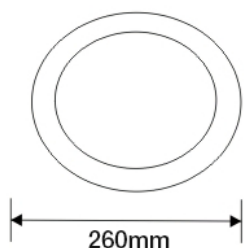

# LED Circular Grid Bulkhead 10w

- white
- silver
- black

Product Code

EFX-EX102212

Size

Ø260mm x 125mm

Input Voltage

220-240Vac

Frequency