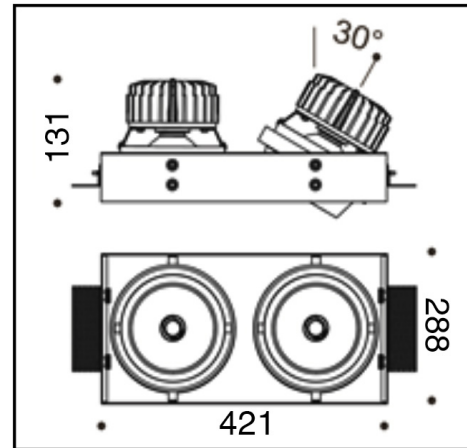

	Technical 20w
Product Code	EFX-RDLDA210(L)
Size	421mm x 288mm x 131mm
Beam Angle	55°
Input Voltage	110-265Vac
Frequency	50/60 Hz
Transformer Output	10W x2 28VDC x2
Running Current	350mA x2
Power Factor	0.9
Chip Set	Bridgelux
Efficiency (LOR)	92%
Colour Temperature	Warm White 2700k
Lumen	Warm White 800lm x2
Efficacy	Warm White 80lm/w
CRI	Warm White >80
TILT	30°
LED Life	50,000Hrs
Operating Temperature	-20° / +45°
IP Rating	20

### Dimensions