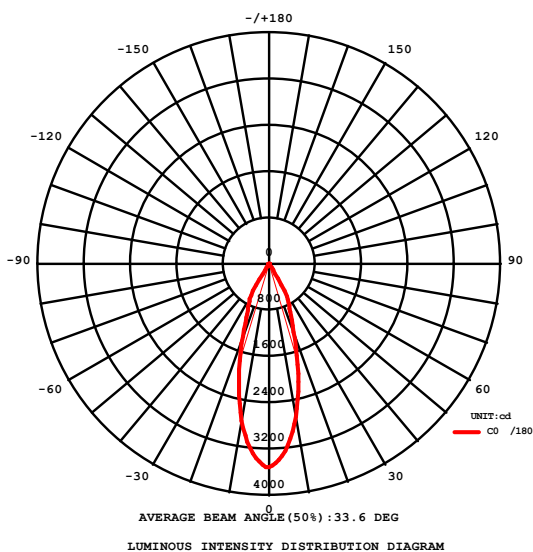

	Technical 20w
Product Code	EFX-RDLDA210(L)
Size	421mm x 288mm x 131mm
Beam Angle	55°
Input Voltage	110-265Vac
Frequency	50/60 Hz
Transformer Output	10W x2 28VDC x2
Running Current	350mA x2
Power Factor	0.9
Chip Set	Bridgelux
Efficiency (LOR)	92%
Colour Temperature	Warm White 2700k
Lumen	Warm White 800lm x2
Efficacy	Warm White 80lm/w
CRI	Warm White >80
TILT	30°
LED Life	50,000Hrs
Operating Temperature	-20° / +45°
IP Rating	20

### Illuminance

### Dimensions

### Luminous Intensity Distribution Diagram (from a single lamp)