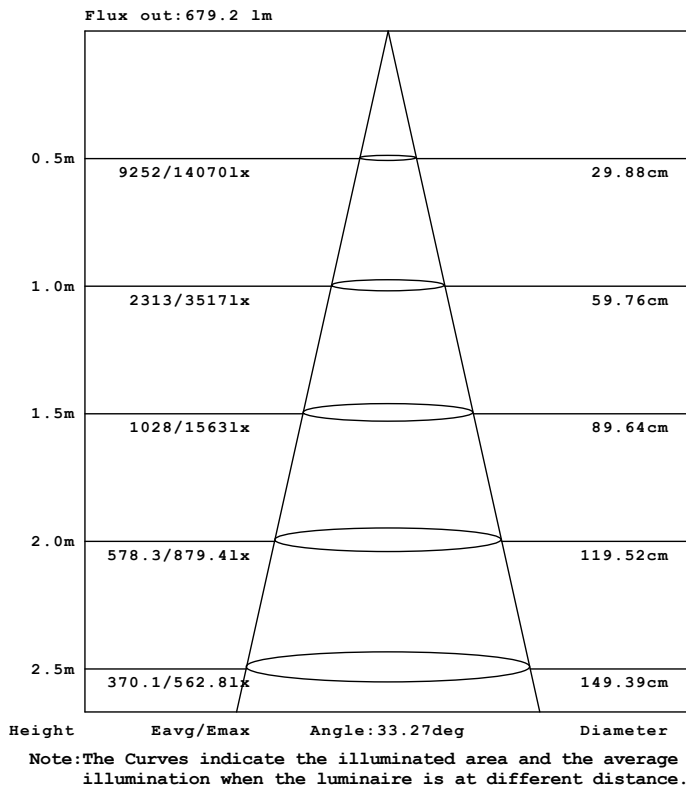

	Technical 20w
Product Code	EFX-RDLDA210(L)
Size	421mm x 288mm x 131mm
Beam Angle	55°
Input Voltage	110-265Vac
Frequency	50/60 Hz
Transformer Output	10W x2 28VDC x2
Running Current	350mA x2
Power Factor	0.9
Chip Set	Bridgelux
Efficiency (LOR)	92%
Colour Temperature	Warm White 2700k
Lumen	Warm White 800lm x2
Efficacy	Warm White 80lm/w
CRI	Warm White >80
TILT	30°
LED Life	50,000Hrs
Operating Temperature	-20° / +45°
IP Rating	20

### Dimensions

### Luminous Intensity Distribution Diagram (from a single lamp)