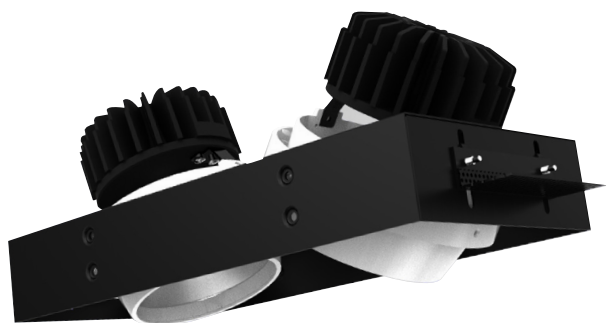

# LED Gridlight (Double) 20w

Adjustable – Large Bezel

LED Gridlight - EFX-RDLDA210(L)

## LED Gridlight 20w - EFX-RDLDA210(L)

The Eco-FX LED Gridlight offers high luminosity giving efficient heat dissipation. The long life driver offers constant current and voltage. Offering total flexibility in the retail environment.

	Technical 20w
Product Code	EFX-RDLDA210(L)
Size	421mm x 288mm x 131mm
Beam Angle	55°
Input Voltage	110-265Vac
Frequency	50/60 Hz
Transformer Output	10W x2 28VDC x2
Running Current	350mA x2
Power Factor	0.9
Chip Set	Bridgelux
Efficiency (LOR)	92%
Colour Temperature	Warm White 2700k
Lumen	Warm White 800lm x2
Efficacy	Warm White 80lm/w
CRI	Warm White >80
TILT	30°
LED Life	50,000Hrs
Operating Temperature	-20° / +45°
IP Rating	20