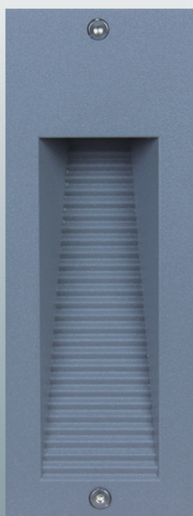

Recessed Wall Light 3w

Recessed Wall Light - EFX-RRWR2003W

Recessed Wall Light - EFX-RRWR2003W

The Eco-FX Recessed Wall Light is available in various LED configurations and wattages. Available in a variety of colours. Steel, glass diffuser, die cast aluminium heat sink, internal LED driver.

	Technical
Product Code	EFX-RRWR2003W
Size	200mm x 76mm x 97mm
Beam Angle	30
Input Voltage	110-265Vac
Frequency	50/60 Hz
Transformer Output	12VDC
Running Current	700mA
Power Factor	0.9
Chip Set	OSRAM
Efficiency (LOR)	95%
Colour Temperature	Warm White 3000k
Lumen	Warm White 200lm
Efficacy	66.6lm/w
CRI	Warm White >80+
LED Life	50,000Hrs
Operating Temperature	-40° / +50°
IP Rating	65
	IK 06