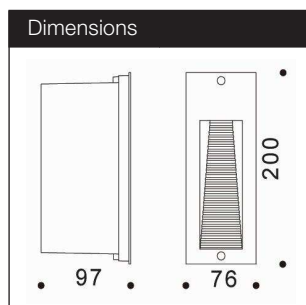

Recessed Wall Light 3w

Recessed Wall Light - EFX-RRWR2003W

Recessed Wall Light - EFX-RRWR2003W

The Eco-FX Recessed Wall Light is available in various LED configurations and wattages. Available in a variety of colours. Steel, glass diffuser, die cast aluminium heat sink, internal LED driver.

	Technical
Product Code	EFX-RRWR2003W
Size	200mm x 76mm x 97mm
Beam Angle	30
Input Voltage	110-265Vac
Frequency	50/60 Hz
Transformer Output	12VDC
Running Current	700mA
Power Factor	0.9
Chip Set	OSRAM
Efficiency (LOR)	95%
Colour Temperature	Warm White 3000k
Lumen	Warm White 200lm
Efficacy	66.6lm/w
CRI	Warm White >80+
LED Life	50,000Hrs
Operating Temperature	-40° / +50°
IP Rating	65
	IK 06