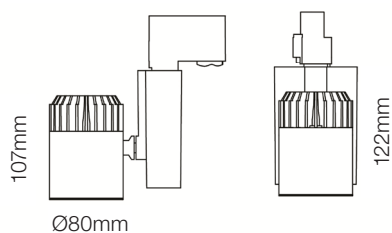

LED Track Light 10w

LED Track Light - EFX-RTLAV10W

LED Track Light 10W - EFX-RTLAV10W

Eco-FX's Led Track Light offers retailers an unrestricted level of flexibility, whatever the retail space. The excellent design means that it is not only suited to large store area lighting. High street stores can also utilise this product to combine area and accent lighting and drive down the overall cost of the store lighting without compromising style.

Technical 10w	
Product Code	EFX-RTLAV10W
Size	Ø80mm x 90mm x 122mm
Beam Angle	40°
Input Voltage	110-265Vac
Frequency	50/60 Hz
Transformer Output	10W 28VDC
Running Current	350mA
Power Factor	0.93
Chip Set	Bridgelux
Efficiency (LOR)	98%
Colour Temperature	Warm White 3000k
Lumen	Warm White 800lm
Efficacy	80lm/w
CRI	Warm White >85+
Operating Temperature	-40° / +50°
IP Rating	20