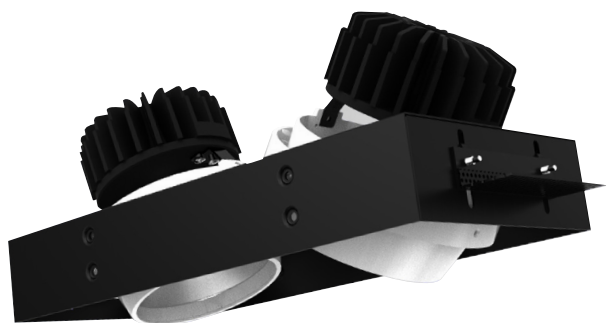

LED Gridlight (Double) 20w

Adjustable

LED Gridlight - EFX-RDLDA210

LED Gridlight 20w - EFX-RDLDA210

The Eco-FX LED Gridlight offers high luminosity giving efficient heat dissipation. The long life driver offers constant current and voltage. Offering total flexibility in the retail environment.

	Technical 20w
Product Code	EFX-RDLDA210
Size	316mm x 163mm
Beam Angle	55°
Input Voltage	110-265Vac
Frequency	50/60 Hz
Transformer Output	10W x2 28VDC x2
Running Current	350mA x2
Power Factor	0.9
Chip Set	Bridgelux
Efficiency (LOR)	92%
Colour Temperature	Warm White 2700k
Lumen	Warm White 800lm x2
Efficacy	Warm White 80lm/w
CRI	Warm White >80
TILT	30°
LED Life	50,000Hrs
Operating Temperature	-20° / +45°
IP Rating	20

Illuminance

Note: The Curves indicate the illuminated area and the average illumination when the luminaire is at different distance.

Dimensions

Luminous Intensity Distribution Diagram (from a single lamp)