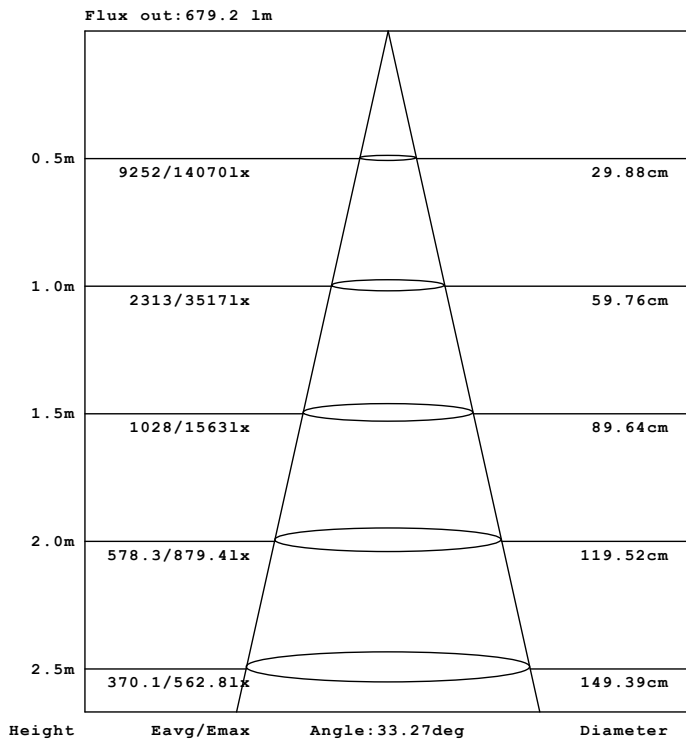

LED Gridlight (Double) 20w

Adjustable

LED Gridlight - EFX-RDLDA210

LED Gridlight 20w - EFX-RDLDA210

The Eco-FX LED Gridlight offers high luminosity giving efficient heat dissipation. The long life driver offers constant current and voltage. Offering total flexibility in the retail environment.

	Technical 20w
Product Code	EFX-RDLDA210
Size	316mm x 163mm
Beam Angle	55°
Input Voltage	110-265Vac
Frequency	50/60 Hz
Transformer Output	10W x2 28VDC x2
Running Current	350mA x2
Power Factor	0.9
Chip Set	Bridgelux
Efficiency (LOR)	92%
Colour Temperature	Warm White 2700k
Lumen	Warm White 800lm x2
Efficacy	Warm White 80lm/w
CRI	Warm White >80
TILT	30°
LED Life	50,000Hrs
Operating Temperature	-20° / +45°
IP Rating	20

Illuminance

Note: The Curves indicate the illuminated area and the average illumination when the luminaire is at different distance.

Dimensions

Luminous Intensity Distribution Diagram (from a single lamp)

Absolute Maximum Rating

Parameter	Rating
Operating Temperature	-20° / +45°
IP Rating	20