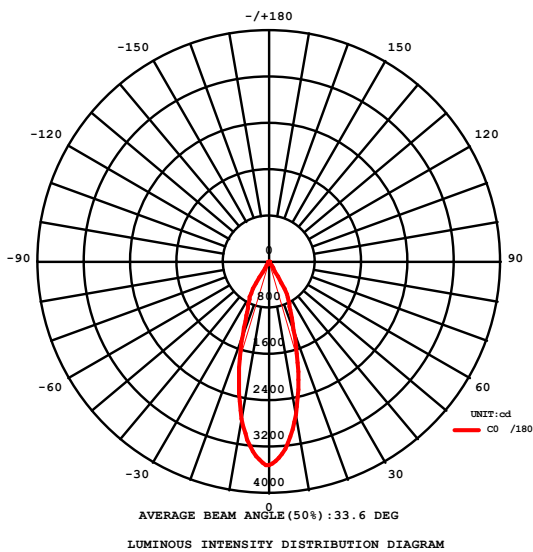

	Technical 20w
Product Code	EFX-RDLDA210
Size	316mm x 163mm
Beam Angle	55°
Input Voltage	110-265Vac
Frequency	50/60 Hz
Transformer Output	10W x2 28VDC x2
Running Current	350mA x2
Power Factor	0.9
Chip Set	Bridgelux
Efficiency (LOR)	92%
Colour Temperature	Warm White 2700k
Lumen	Warm White 800lm x2
Efficacy	Warm White 80lm/w
CRI	Warm White >80
TILT	30°
LED Life	50,000Hrs
Operating Temperature	-20° / +45°
IP Rating	20

Illuminance

Note: The Curves indicate the illuminated area and the average illumination when the luminaire is at different distance.

Dimensions

Luminous Intensity Distribution Diagram (from a single lamp)