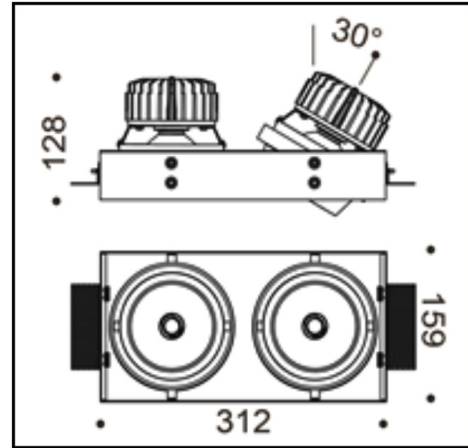

	Technical 20w
Product Code	EFX-RDLDA210
Size	316mm x 163mm
Beam Angle	55°
Input Voltage	110-265Vac
Frequency	50/60 Hz
Transformer Output	10W x2 28VDC x2
Running Current	350mA x2
Power Factor	0.9
Chip Set	Bridgelux
Efficiency (LOR)	92%
Colour Temperature	Warm White 2700k
Lumen	Warm White 800lm x2
Efficacy	Warm White 80lm/w
CRI	Warm White >80
TILT	30°
LED Life	50,000Hrs
Operating Temperature	-20° / +45°
IP Rating	20

Illuminance

Note: The Curves indicate the illuminated area and the average illumination when the luminaire is at different distance.

Dimensions

Luminous Intensity Distribution Diagram (from a single lamp)