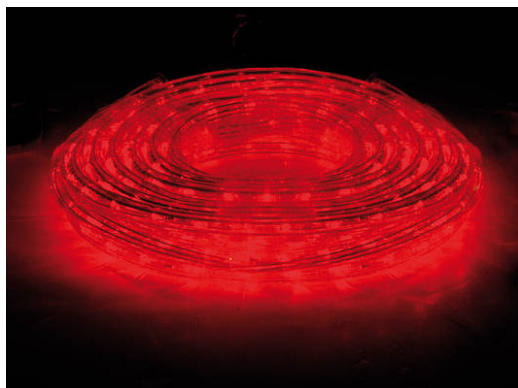

# LED Rope Light

## 4.56w/1m

LED Rope Light – EFX-AWTAWPR

### LED Rope Light - EFX-AWTAWPR

Eco-FX LED range of mains operated, weather resistant LED rope light for indoor and outdoor applications. Supplied on 50 metre reels or cut to length at 2 metre intervals. A weather resistant LED rope light system for indoor and outdoor use, which consists of a flexible 13mm thick plastic rope containing bulbs at 36 LED's per metre. The rope can be cut to any required length at the cutting points which are marked on the side of the rope light and joined with different colours as required. The rope light is then attached to a power connector lead at one end and an end cap or coupler is fitted at the other end. The connectors are fixed to the rope with strong special waterproof glue.

Technical 4.56w/1m	
Product Code	EFX-AWTAWPR
Size	50m x ø13mm
Beam Angle	180°
Input Voltage	230Vac
Frequency	50/60 Hz
Power Consumption	0.11w Per LED
Efficiency (LOR)	98%
Colour	Red
Lumen	Red 350lm/w
Efficacy	Red 76.75lm/w
LED Life	100,000Hrs
Operating Temperature	-40° / +50°
IP Rating	IP44