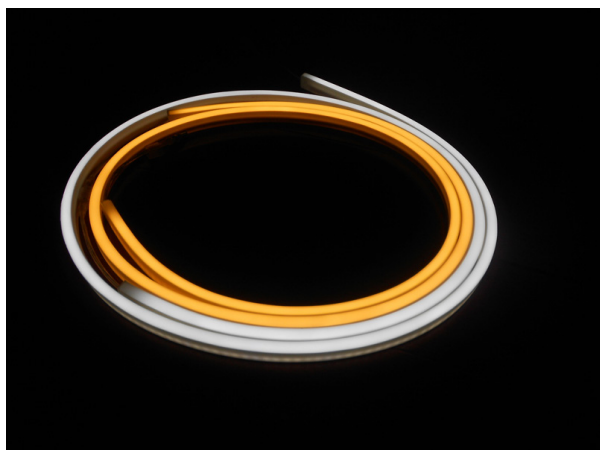

# Diffused LED Bar 14w

Diffused LED Bar - EFX-FDS30141203

## Diffused LED Bar - EFX-FDS30141203

Eco-FX Diffused LED Bar features a three side soft diffused light with no LED dots. Designed with PU glue, this provides a fully water resistant LED bar with no need for additional sleeves. High shock and vibration resistant maximum length is 5M. Suitable for any location.

Technical 14w	
Product Code	EFX-FDS30141203
Size	5000mm x 10mm x 20mm
Beam Angle	120°
Input Voltage	110-265Vac
Frequency	50/60 Hz
Trasformer Output	12/24VDC 14w/m
Power Factor	0.95
Chip Set	SMD 3014
Efficiency (LOR)	98%
Colour Temperature	Warm White 2700-3000k Cool White 6000k
Lumen	Warm White 520lm Cool White 780lm
Efficacy	Warm White 37.14 lm/w Cool White 55.7 lm/w
CRI	Warm White >85 Cool White >80
Operating Temperature	-40° / +50°
IP Rating	68