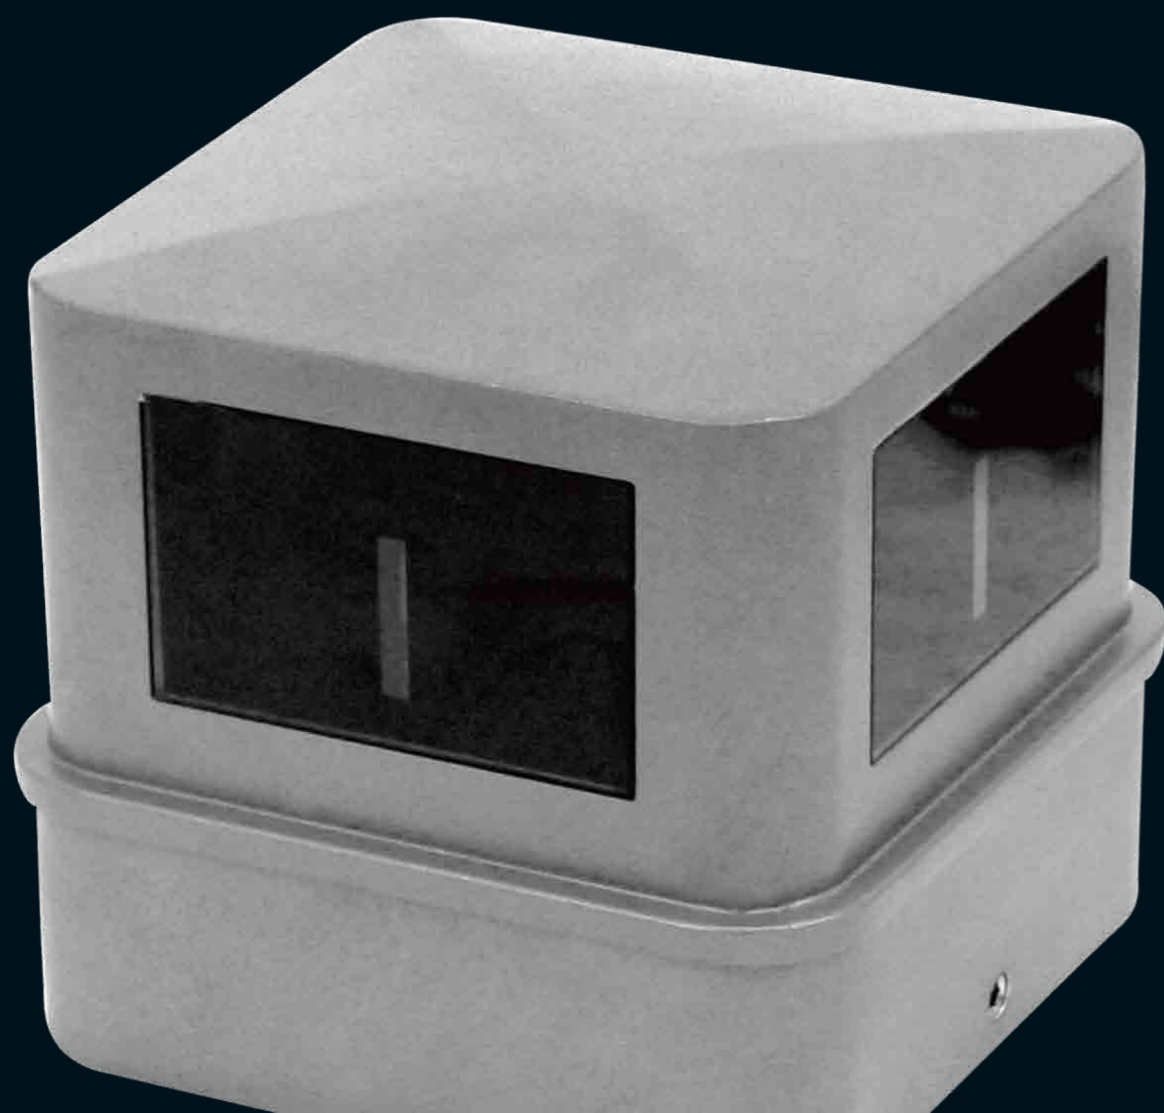

EcoFX
LED lighting solutions

LED WALL LIGHT

The Application of Occasions:

Large office buildings, landmarks, buildings contours, eave, stage, entertainment, outdoor advertising signs (first door), and other decorative occasions

EFX-XJRX1

EFX-XJRX1 Led wall light series, simple, beautiful and generous appearance of the structure. It combines the wide angle and narrow angle ,the smallest angle could reached to 10°. It adopts 3W per LED CHIP, it realizes the powerful lighting result. Easy to install.

EFX-XJRX1

Product Dimension

Product Description

1. Main structure adopt high strength die-casting aluminum, surface electrostatic sprayed treatment, anti-aging, self-cleaning, anti-corrosive
2. toughened glass mask, high strength, impact resistance
3. light can be configured white color or RGB, narrow beam and wide beam can be chosen.

Installation size

Effect of light source

Light body installed in fixed bracket

Lock tight set screw

Light Distribution Curve (single face)

Wiring diagram

Specification

Product Code	EFX-XJRX1-2	EFX-XJRX1-4
LED Quantity	2pcs	4pcs
Rated Power	6.8W	12.5W
Input Voltage	AC100-240V	AC100-240V
Frequency Range	50/60Hz	50/60Hz
Input Current	Max 0.1A	Max 0.1A
Beam Angle	10° 80°	10° 80°
Lamp Luminous Flux	135 lm	278 lm
Working Ambient Temperature	-25°C~50°C	-25°C~50°C
Working Ambient Humidity	10%~90%	10%~90%
Life	> 30000H	> 30000H
Protection Grade	IP65	IP65
Net Weight	1.19 /17.6	1.23/20.8
Gross Weight	1.41 /20.8	1.45/24
Packing Size(mm)	175x175x188 730x420x388 16	175x175x188 730x420x388 16