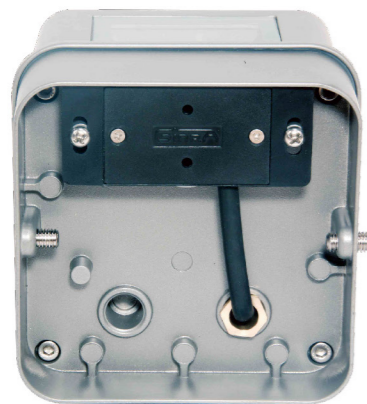

EFX-XJRX1

EFX-XJRX1 Led wall light series, simple, beautiful and generous appearance of the structure. It combines the wide angle and narrow angle ,the smallest angle could reached to 10°. It adopts 3W per LED CHIP, it realizes the powerful lighting result. Easy to install.

EFX-XJRX1

Product Dimension

Product Description

1. Main structure adopt high strength die-casting aluminum, surface electrostatic sprayed treatment, anti-aging, self-cleaning, anti-corrosive
2. toughened glass mask, high strength, impact resistance
3. light can be configured white color or RGB, narrow beam and wide beam can be chosen.

Installation size

Effect of light source

Light body installed in fixed bracket

Lock tight set screw

Light Distribution Curve (single face)

Wiring diagram

Specification

Product Code	EFX-XJRX1-2	EFX-XJRX1-4
LED Quantity	2pcs	4pcs
Rated Power	6.8W	12.5W
Input Voltage	AC100-240V	AC100-240V
Frequency Range	50/60Hz	50/60Hz
Input Current	Max 0.1A	Max 0.1A
Beam Angle	10° 80°	10° 80°
Lamp Luminous Flux	135 lm	278 lm
Working Ambient Temperature	-25°C~50°C	-25°C~50°C
Working Ambient Humidity	10%~90%	10%~90%
Life	> 30000H	> 30000H
Protection Grade	IP65	IP65
Net Weight	1.19 /17.6	1.23/20.8
Gross Weight	1.41 /20.8	1.45/24
Packing Size(mm)	175x175x188 730x420x388 16	175x175x188 730x420x388 16