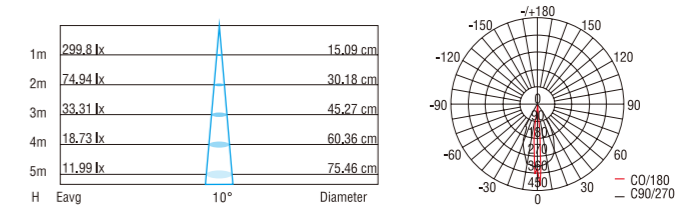

Installation size

Effect of light source

Light body installed in fixed bracket

Lock tight set screw

Light Distribution Curve (single face)

Wiring diagram

Specification

Product Code	EFX-XJRX1-2	EFX-XJRX1-4
LED Quantity	2pcs	4pcs
Rated Power	6.8W	12.5W
Input Voltage	AC100-240V	AC100-240V
Frequency Range	50/60Hz	50/60Hz
Input Current	Max 0.1A	Max 0.1A
Beam Angle	10° 80°	10° 80°
Lamp Luminous Flux	135 lm	278 lm
Working Ambient Temperature	-25°C~50°C	-25°C~50°C
Working Ambient Humidity	10%~90%	10%~90%
Life	> 30000H	> 30000H
Protection Grade	IP65	IP65
Net Weight	1.19 /17.6	1.23/20.8
Gross Weight	1.41 /20.8	1.45/24
Packing Size(mm)	175x175x188 730x420x388 16	175x175x188 730x420x388 16