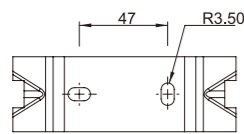

Installation size

Effect of light source

Light body installed in fixed bracket

Lock tight set screw

Light Distribution Curve (single face)

Wiring diagram

Specification

Product Code	EFX-XJRX1-2	EFX-XJRX1-4
LED Quantity	2pcs	4pcs
Rated Power	6.8W	12.5W
Input Voltage	AC100-240V	AC100-240V
Frequency Range	50/60Hz	50/60Hz
Input Current	Max 0.1A	Max 0.1A
Beam Angle	10° 80°	10° 80°
Lamp Luminous Flux	135 lm	278 lm
Working Ambient Temperature	-25°C~50°C	-25°C~50°C
Working Ambient Humidity	10%~90%	10%~90%
Life	> 30000H	> 30000H
Protection Grade	IP65	IP65
Net Weight	1.19 /17.6	1.23/20.8
Gross Weight	1.41 /20.8	1.45/24
Packing Size(mm)	175x175x188 730x420x388 16	175x175x188 730x420x388 16