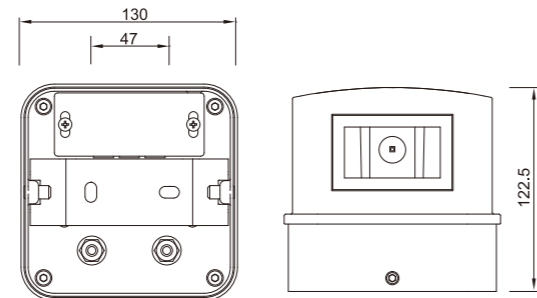

EFX-XJRX1

EFX-XJRX1 Led wall light series, simple, beautiful and generous appearance of the structure. It combines the wide angle and narrow angle ,the smallest angle could reached to 10°. It adopts 3W per LED CHIP, it realizes the powerful lighting result. Easy to install.

EFX-XJRX1

Product Dimension

Product Description

1. Main structure adopt high strength die-casting aluminum, surface electrostatic sprayed treatment, anti-aging, self-cleaning, anti-corrosive
2. toughened glass mask, high strength, impact resistance
3. light can be configured white color or RGB, narrow beam and wide beam can be chosen.

Installation size

Effect of light source

Light body installed in fixed bracket

Lock tight set screw

Light Distribution Curve (single face)

Wiring diagram

Specification

Product Code	EFX-XJRX1-2	EFX-XJRX1-4
LED Quantity	2pcs	4pcs
Rated Power	6.8W	12.5W
Input Voltage	AC100-240V	AC100-240V
Frequency Range	50/60Hz	50/60Hz
Input Current	Max 0.1A	Max 0.1A
Beam Angle	10° 80°	10° 80°
Lamp Luminous Flux	135 lm	278 lm
Working Ambient Temperature	-25°C~50°C	-25°C~50°C
Working Ambient Humidity	10%~90%	10%~90%
Life	> 30000H	> 30000H
Protection Grade	IP65	IP65
Net Weight	1.19 /17.6	1.23/20.8
Gross Weight	1.41 /20.8	1.45/24
Packing Size(mm)	175x175x188 730x420x388 16	175x175x188 730x420x388 16