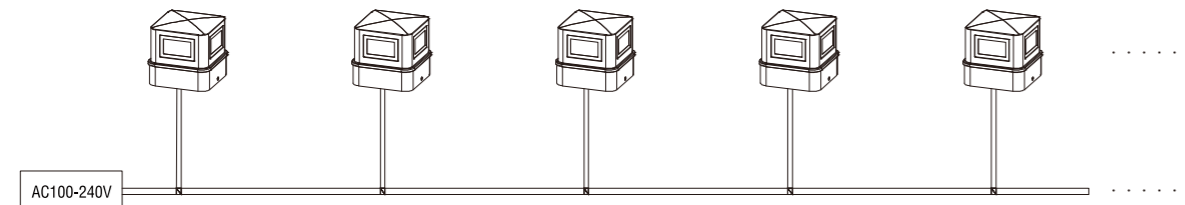

EFX-XJRX1

Product Dimension

Product Description

1. Main structure adopt high strength die-casting aluminum, surface electrostatic sprayed treatment, anti-aging, self-cleaning, anti-corrosive
2. toughened glass mask, high strength, impact resistance
3. light can be configured white color or RGB, narrow beam and wide beam can be chosen.

Installation size

Effect of light source

Light body installed in fixed bracket

Lock tight set screw

Light Distribution Curve (single face)

Wiring diagram

Specification

Product Code	EFX-XJRX1-2	EFX-XJRX1-4
LED Quantity	2pcs	4pcs
Rated Power	6.8W	12.5W
Input Voltage	AC100-240V	AC100-240V
Frequency Range	50/60Hz	50/60Hz
Input Current	Max 0.1A	Max 0.1A
Beam Angle	10° 80°	10° 80°
Lamp Luminous Flux	135 lm	278 lm
Working Ambient Temperature	-25°C~50°C	-25°C~50°C
Working Ambient Humidity	10%~90%	10%~90%
Life	> 30000H	> 30000H
Protection Grade	IP65	IP65
Net Weight	1.19 /17.6	1.23/20.8
Gross Weight	1.41 /20.8	1.45/24
Packing Size(mm)	175x175x188 730x420x388 16	175x175x188 730x420x388 16