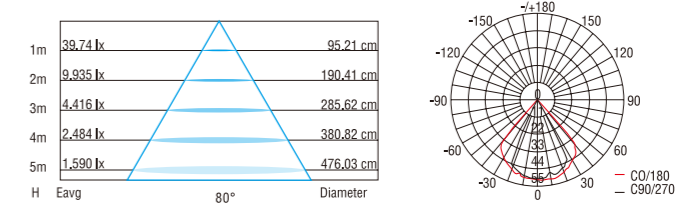

Installation size

Effect of light source

Light body installed in fixed bracket

Lock tight set screw

Light Distribution Curve (single face)

Wiring diagram

Specification

Product Code	EFX-XJRX1-2	EFX-XJRX1-4
LED Quantity	2pcs	4pcs
Rated Power	6.8W	12.5W
Input Voltage	AC100-240V	AC100-240V
Frequency Range	50/60Hz	50/60Hz
Input Current	Max 0.1A	Max 0.1A
Beam Angle	10° 80°	10° 80°
Lamp Luminous Flux	135 lm	278 lm
Working Ambient Temperature	-25°C~50°C	-25°C~50°C
Working Ambient Humidity	10%~90%	10%~90%
Life	> 30000H	> 30000H
Protection Grade	IP65	IP65
Net Weight	1.19 /17.6	1.23/20.8
Gross Weight	1.41 /20.8	1.45/24
Packing Size(mm)	175x175x188 730x420x388 16	175x175x188 730x420x388 16