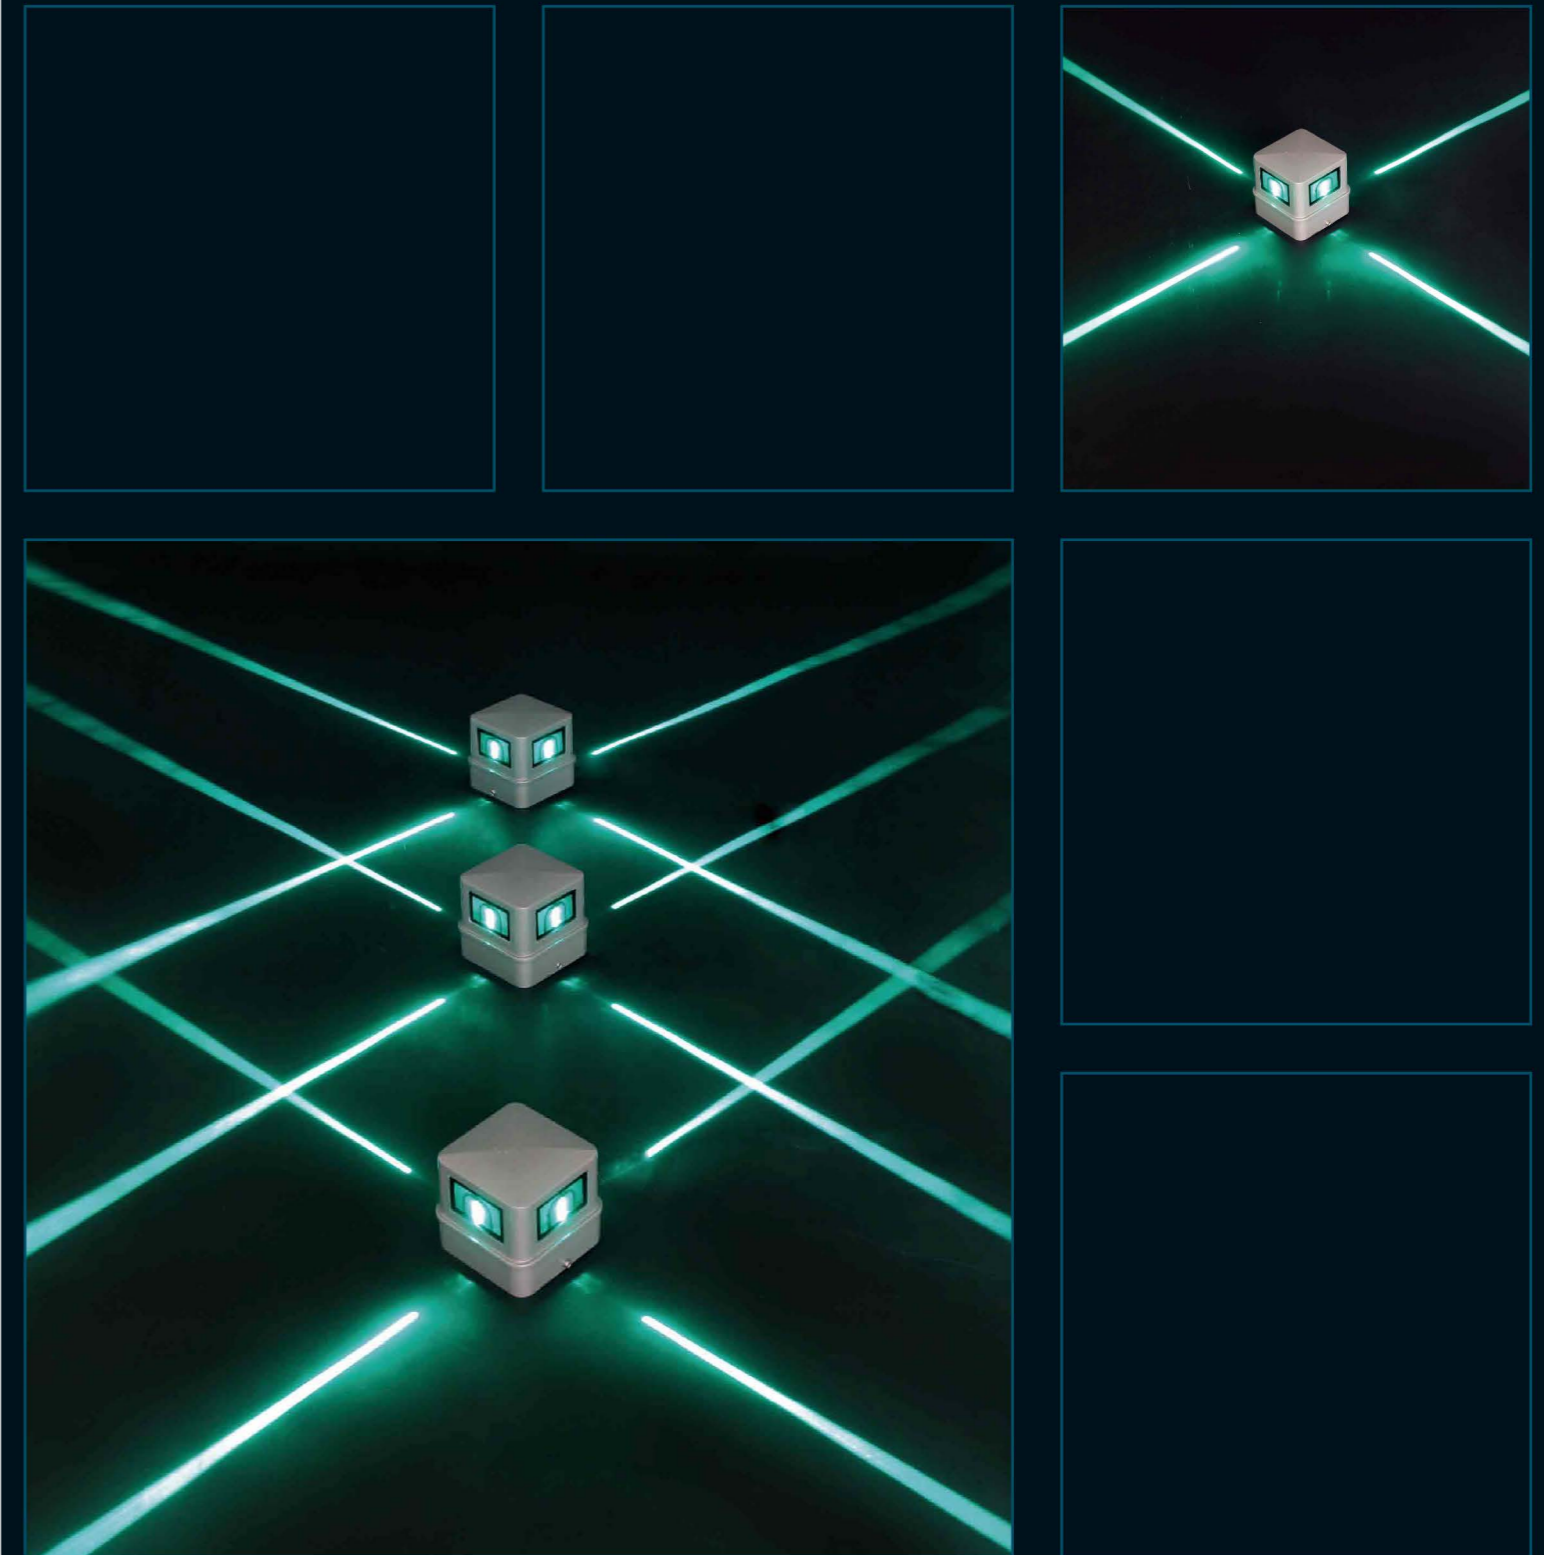

LED WALL LIGHT