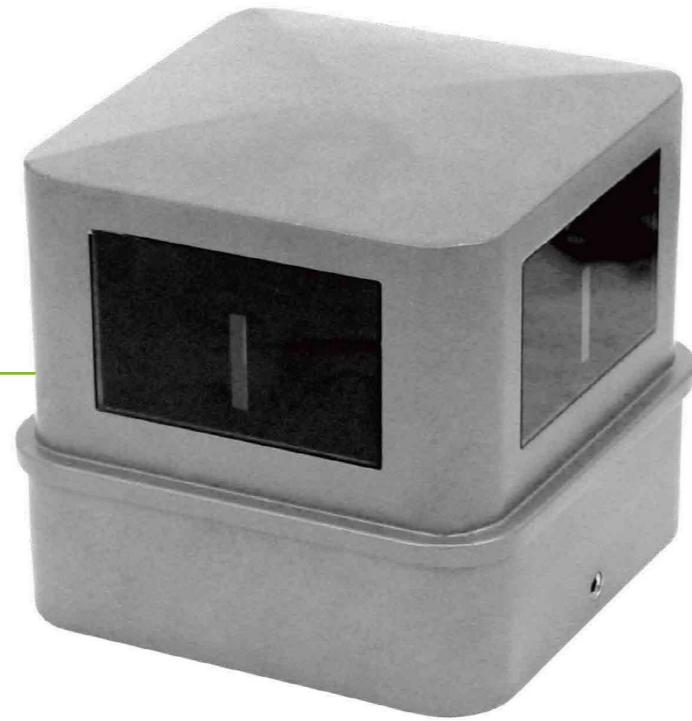

EcoFX
LED lighting solutions

LED WALL LIGHT

The Application of Occasions:

Large office buildings, landmarks, buildings contours, eave, stage, entertainment, outdoor advertising signs (first door), and other decorative occasions

EFX-XJRX1

EFX-XJRX1 Led wall light series, simple, beautiful and generous appearance of the structure. It combines the wide angle and narrow angle ,the smallest angle could reached to 10°. It adopts 3W per LED CHIP, it realizes the powerful lighting result. Easy to install.

EFX-XJRX1

Product Dimension

Product Description

1. Main structure adopt high strength die-casting aluminum, surface electrostatic sprayed treatment, anti-aging, self-cleaning, anti-corrosive
2. toughened glass mask, high strength, impact resistance
3. light can be configured white color or RGB, narrow beam and wide beam can be chosen.

Installation size

Effect of light source

Light body installed in fixed bracket

Lock tight set screw

Light Distribution Curve (single face)

Wiring diagram

Specification

Product Code	EFX-XJRX1-2	EFX-XJRX1-4
LED Quantity	2pcs	4pcs
Rated Power	6.8W	12.5W
Input Voltage	AC100-240V	AC100-240V
Frequency Range	50/60Hz	50/60Hz
Input Current	Max 0.1A	Max 0.1A
Beam Angle	10° 80°	10° 80°
Lamp Luminous Flux	135 lm	278 lm
Working Ambient Temperature	-25°C~50°C	-25°C~50°C
Working Ambient Humidity	10%~90%	10%~90%
Life	> 30000H	> 30000H
Protection Grade	IP65	IP65
Net Weight	1.19 /17.6	1.23/20.8
Gross Weight	1.41 /20.8	1.45/24
Packing Size(mm)	175x175x188 730x420x388 16	175x175x188 730x420x388 16