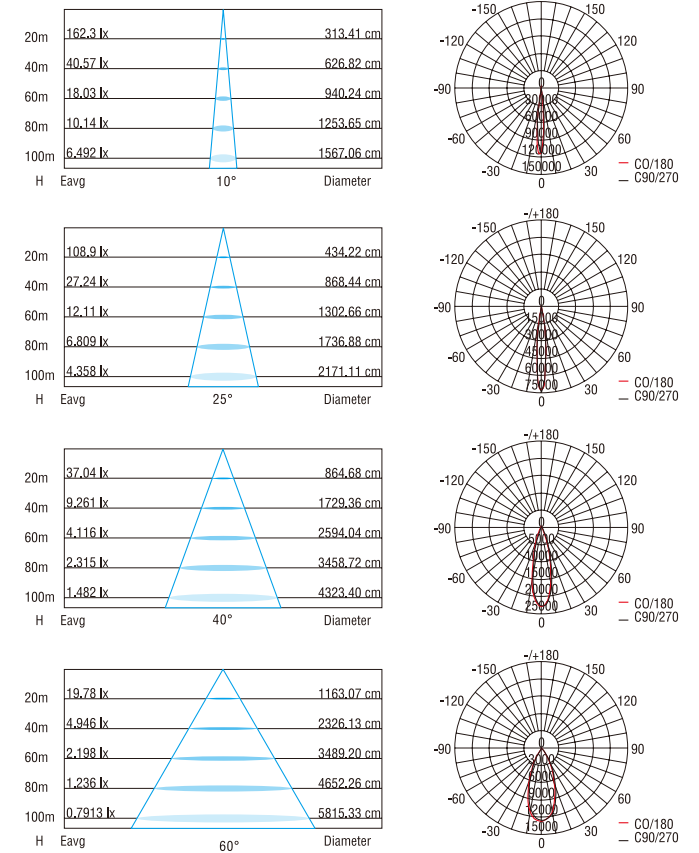

External wire BOX

Adjustable Angle Design

Overall Radiator On The Back

Light Distribution Curve

EFX-XJRC1-160

EFX-XJRC1-90

EFX-XJRC1-60

Product Dimension

Product Code	EFX-XJRC1-160	EFX-XJRC1-90	EFX-XJRC1-60	EFX-XJRC1-45
LED Quantity	132pcs	72pcs	48pcs	36pcs
Rated Power	162W/135W	88W/76W	60W/52W	45W/40W
Input Voltage	AC100-240V	AC100-240V	AC100-240V	AC100-240V
Frequency Range	50/60Hz	50/60Hz	50/60Hz	50/60Hz
Power Factor	> 0.9	> 0.9	> 0.9	> 0.9
THD	< 15%	< 15%	< 15%	< 15%
Color	132Single/44R44G44B	72Single/24R24G24B	48Single/16R16G16B	36Single/12R12G12B
Control Mode	CC/DMX512	CC/DMX512	CC/DMX512	CC/DMX512
Beam Angle	10°25°40°60°	10°25°40°60°	10°25°40°60°	10°25°40°60°
Lamp Luminous Flux	10526 lm/5380 lm	5835 lm/2981 lm	3874 lm/1980 lm	3085 lm/1577 lm
Working Ambient Temperature	-35°C~50°C	-35°C~50°C	-35°C~50°C	-35°C~50°C
Working Ambient Humidity	10%~90%	10%~90%	10%~90%	10%~90%
Life	> 30000H	> 30000H	> 30000H	> 30000H
Protection Grade	IP65	IP65	IP65	IP65
Bolt Center of Lamp	Φ12mmx100mm	Φ12mmx100mm	Φ12mmx100mm	Φ12mmx100mm
Net Weight	16.4	10.2	7.0	6.7
Gross Weight	18.4	10.9	7.7	7.1
Packing Size(mm)	565×195×645	445×185×540	355×165×480	355×165×480