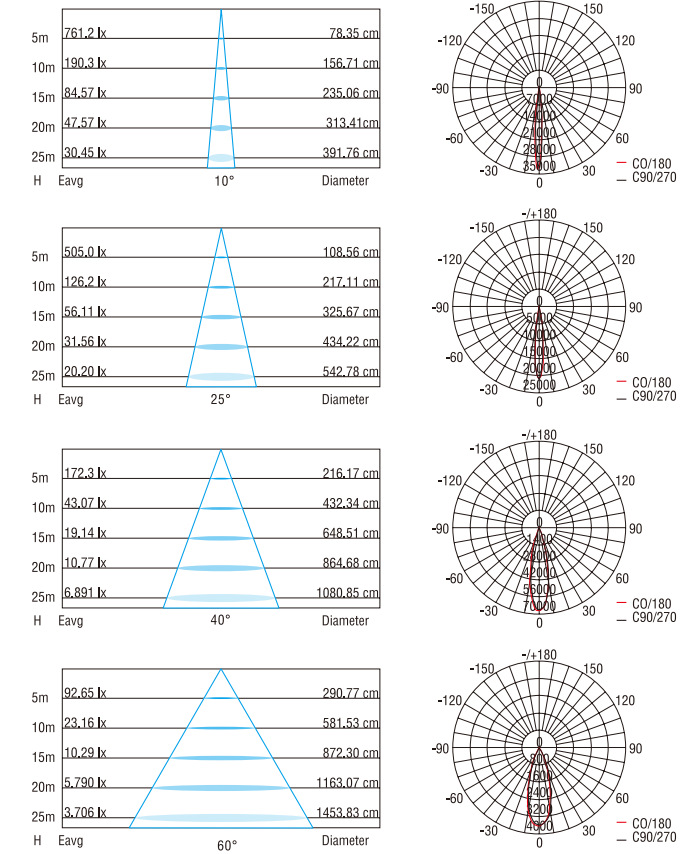

Adjustable Angle Design

Overall Radiator On The Back

Light Distribution Curve

EFX-XJRC1-60

EFX-XJRC1-45

Wiring Diagram

Accessories

Specification

Product Code	EFX-XJRC1-160	EFX-XJRC1-90	EFX-XJRC1-60	EFX-XJRC1-45
LED Quantity	132pcs	72pcs	48pcs	36pcs
Rated Power	162W/135W	88W/76W	60W/52W	45W/40W
Input Voltage	AC100-240V	AC100-240V	AC100-240V	AC100-240V
Frequency Range	50/60Hz	50/60Hz	50/60Hz	50/60Hz
Power Factor	> 0.9	> 0.9	> 0.9	> 0.9
THD	< 15%	< 15%	< 15%	< 15%
Color	132Single/44R44G44B	72Single/24R24G24B	48Single/16R16G16B	36Single/12R12G12B
Control Mode	CC/DMX512	CC/DMX512	CC/DMX512	CC/DMX512
Beam Angle	10°25°40°60°	10°25°40°60°	10°25°40°60°	10°25°40°60°
Lamp Luminous Flux	10526 lm/5380 lm	5835 lm/2981 lm	3874 lm/1980 lm	3085 lm/1577 lm
Working Ambient Temperature	-35°C~50°C	-35°C~50°C	-35°C~50°C	-35°C~50°C
Working Ambient Humidity	10%~90%	10%~90%	10%~90%	10%~90%
Life	> 30000H	> 30000H	> 30000H	> 30000H
Protection Grade	IP65	IP65	IP65	IP65
Bolt Center of Lamp	Φ12mmx100mm	Φ12mmx100mm	Φ12mmx100mm	Φ12mmx100mm
Net Weight	16.4	10.2	7.0	6.7
Gross Weight	18.4	10.9	7.7	7.1
Packing Size(mm)	565×195×645	445×185×540	355×165×480	355×165×480