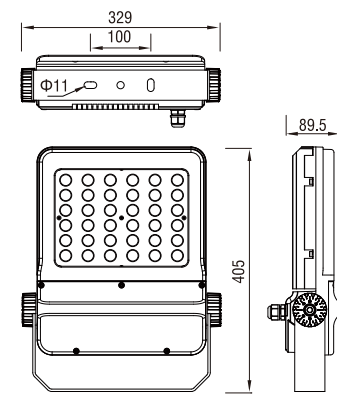

External wire BOX

Adjustable Angle Design

Overall Radiator On The Back

Light Distribution Curve

EFX-XJRC1-160

EFX-XJRC1-90

EFX-XJRC1-60

Product Dimension

EFX-XJRC1-45

Product Dimension

Product Description

1. Patent owned design, combining with many high technologies in this LED flood light.
2. High-pressure die-casting aluminum materials used for main part, which is resistible to wallop and corrosion.
3. Ultra-high heat conduction aluminum material used for main part, special treatment processing.
4. High efficient and reasonable photometric technologies, using various of methods in the light distribution.
5. High strength toughened glass, using special treatment with better ultraviolet resistance.
6. Humanized structural design, convenient for installation and maintenance.
 - A. Installation angle could be adjusted between -45 to 75 degree, which is suitable to various installation methods.
 - B. External wiring block, patent owned, makes wire connection outside of the wiring space. Convenient to operate and enhance the light IP.