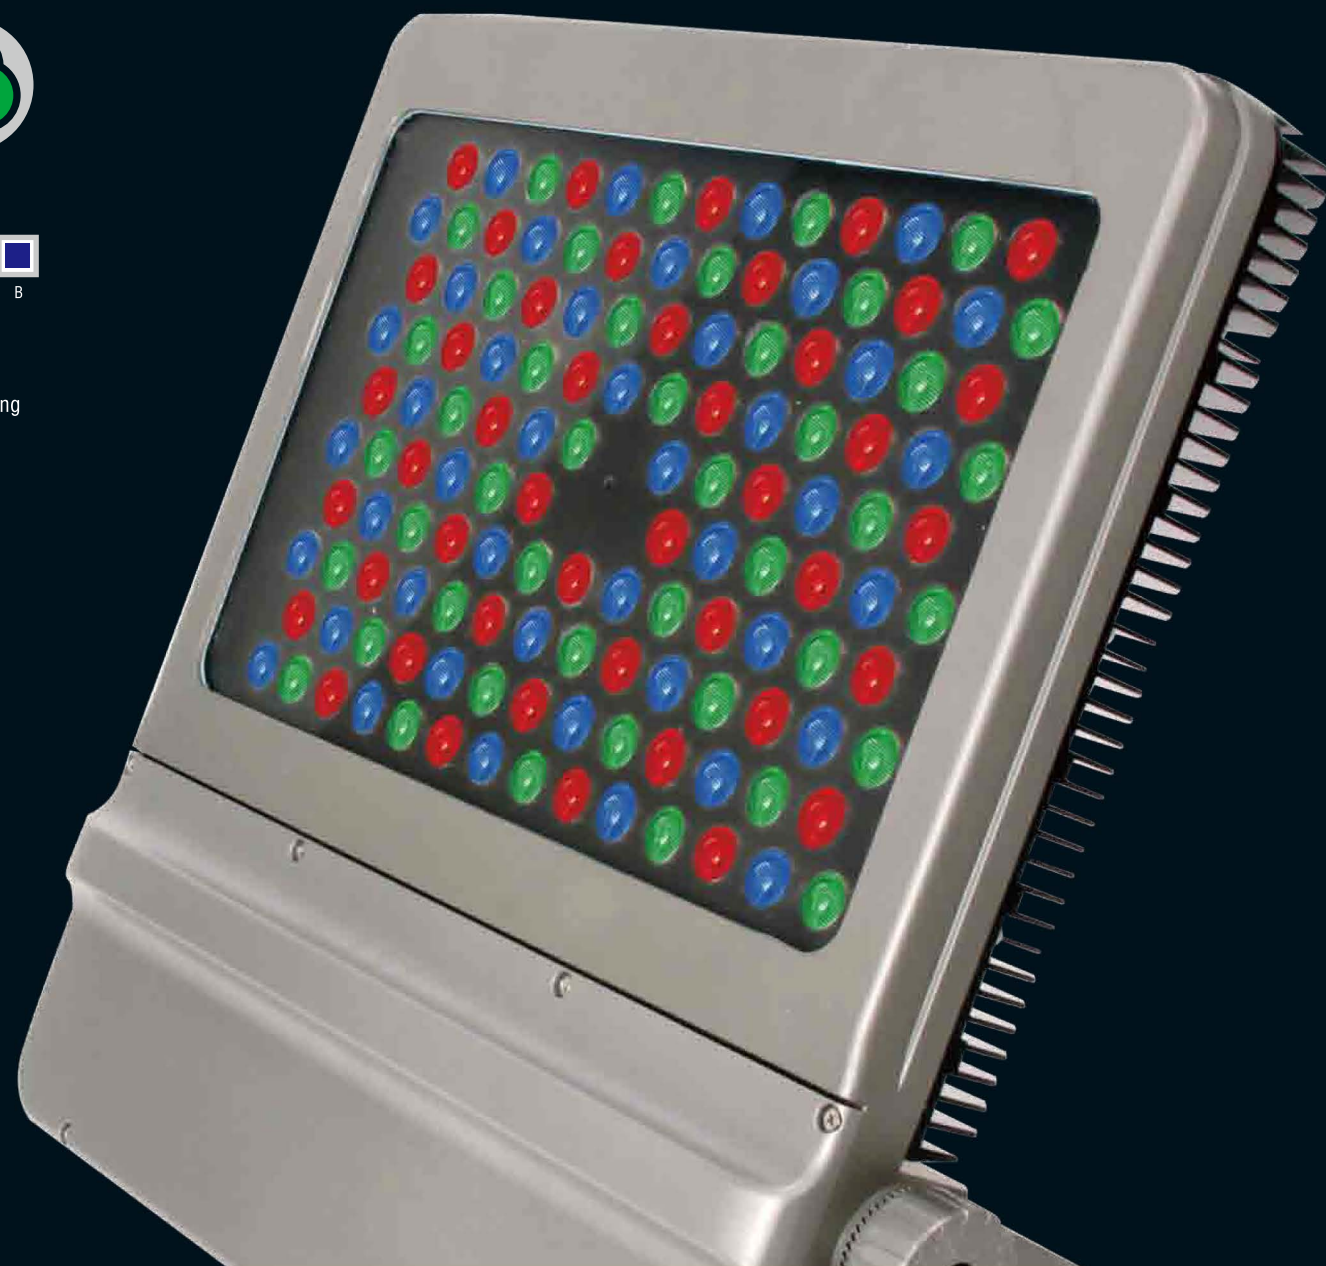

LED Flood Light

The Application of Occasions:

Mainly used for bridges, building, parks, leisure squares, streets, and other public places of the lighting and landscaping, can also be used for advertising signs, stage scenery and so on.

RGB

Single Lighting

EFX-XJRC1

160/90/60/45

EFX-XJRC series flood light adopts traditional square style makes it simple and generous. The light body adopts die-casting aluminum and aluminum alloy technology. The structure is firm and has high anti-impact ability. Excellent heat sink ability ensures the long time working for the LEDs. The light adopts special logarithm dim light technology make the RGB light average. The light uses RGB mode or white light mode, fit for many occasions.

EFX-XJRC1-160

EFX-XJRC1-90

Product Description

1. Patent owned design, combining with many high technologies in this LED flood light.
2. High-pressure die-casting aluminum materials used for main part, which is resistible to wallop and corrosion.
3. Ultra-high heat conduction aluminum material used for main part, special treatment processing.
4. High efficient and reasonable photometric technologies, using various of methods in the light distribution.
5. High strength toughened glass, using special treatment with better ultraviolet resistance.
6. Humanized structural design, convenient for installation and maintenance.
 - A. Installation angle could be adjusted between -45 to 75 degree, which is suitable to various installation methods.
 - B. External wiring block, patent owned, makes wire connection outside of the wiring space. Convenient to operate and enhance the light IP.