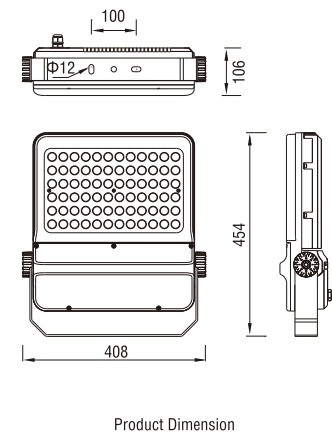

EFX-XJRC1-160

EFX-XJRC1-90

Product Description

1. Patent owned design, combining with many high technologies in this LED flood light.
2. High-pressure die-casting aluminum materials used for main part, which is resistible to wallop and corrosion.
3. Ultra-high heat conduction aluminum material used for main part, special treatment processing.
4. High efficient and reasonable photometric technologies, using various of methods in the light distribution.
5. High strength toughened glass, using special treatment with better ultraviolet resistance.
6. Humanized structural design, convenient for installation and maintenance.
 - A. Installation angle could be adjusted between -45 to 75 degree, which is suitable to various installation methods.
 - B. External wiring block, patent owned, makes wire connection outside of the wiring space. Convenient to operate and enhance the light IP.

Product Code	EFX-XJRC1-160	EFX-XJRC1-90	EFX-XJRC1-60	EFX-XJRC1-45
LED Quantity	132pcs	72pcs	48pcs	36pcs
Rated Power	162W/135W	88W/76W	60W/52W	45W/40W
Input Voltage	AC100-240V	AC100-240V	AC100-240V	AC100-240V
Frequency Range	50/60Hz	50/60Hz	50/60Hz	50/60Hz
Power Factor	> 0.9	> 0.9	> 0.9	> 0.9
THD	< 15%	< 15%	< 15%	< 15%
Color	132Single/44R44G44B	72Single/24R24G24B	48Single/16R16G16B	36Single/12R12G12B
Control Mode	CC/DMX512	CC/DMX512	CC/DMX512	CC/DMX512
Beam Angle	10°25°40°60°	10°25°40°60°	10°25°40°60°	10°25°40°60°
Lamp Luminous Flux	10526 lm/5380 lm	5835 lm/2981 lm	3874 lm/1980 lm	3085 lm/1577 lm
Working Ambient Temperature	-35°C~50°C	-35°C~50°C	-35°C~50°C	-35°C~50°C
Working Ambient Humidity	10%~90%	10%~90%	10%~90%	10%~90%
Life	> 30000H	> 30000H	> 30000H	> 30000H
Protection Grade	IP65	IP65	IP65	IP65
Bolt Center of Lamp	Φ12mmx100mm	Φ12mmx100mm	Φ12mmx100mm	Φ12mmx100mm
Net Weight	16.4	10.2	7.0	6.7
Gross Weight	18.4	10.9	7.7	7.1
Packing Size(mm)	565×195×645	445×185×540	355×165×480	355×165×480