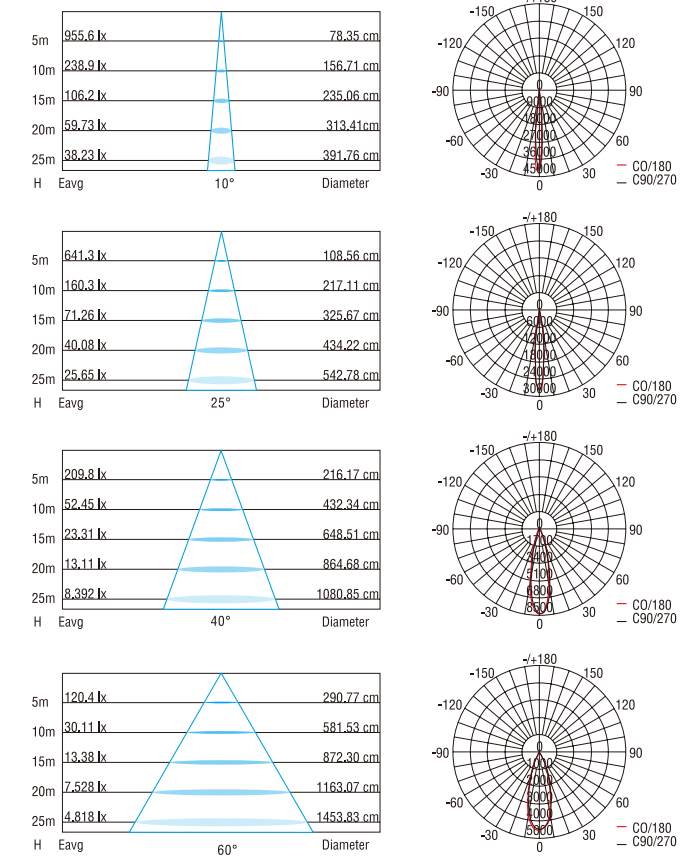

Light Distribution Curve

EFX-XJRC1-60