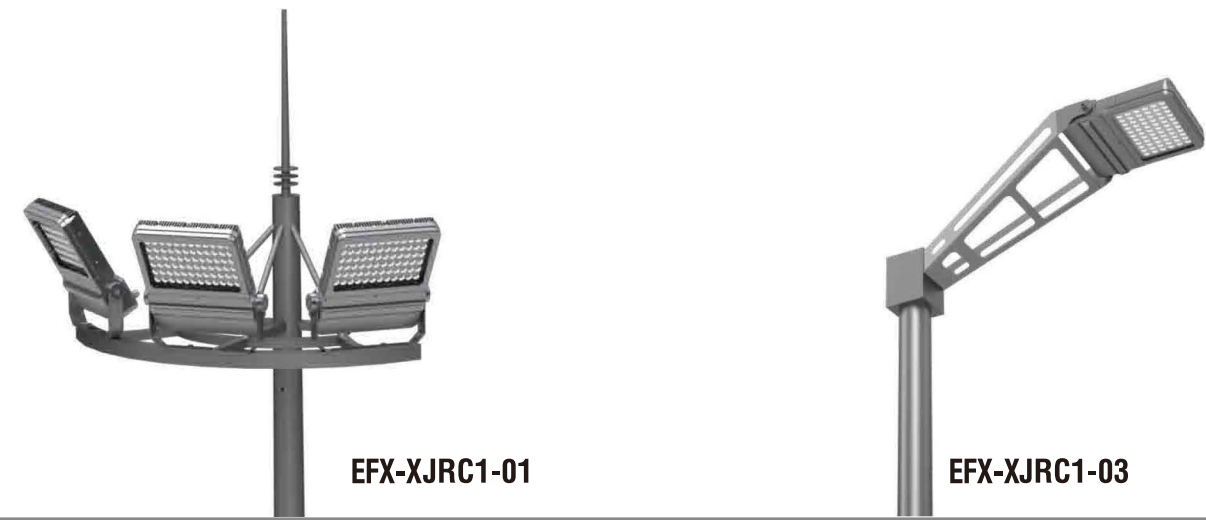

Multiple Installation Modes