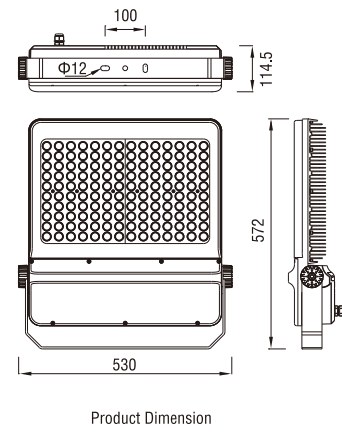

RGB

Single Lighting

EFX-XJRC1

160/90/60/45

EFX-XJRC series flood light adopts traditional square style makes it simple and generous. The light body adopts die-casting aluminum and aluminum alloy technology. The structure is firm and has high anti-impact ability. Excellent heat sink ability ensures the long time working for the LEDs. The light adopts special logarithm dim light technology make the RGB light average. The light uses RGB mode or white light mode, fit for many occasions.

EFX-XJRC1-160

EFX-XJRC1-90

Product Description

1. Patent owned design, combining with many high technologies in this LED flood light.
2. High-pressure die-casting aluminum materials used for main part, which is resistible to wallop and corrosion.
3. Ultra-high heat conduction aluminum material used for main part, special treatment processing.
4. High efficient and reasonable photometric technologies, using various of methods in the light distribution.
5. High strength toughened glass, using special treatment with better ultraviolet resistance.
6. Humanized structural design, convenient for installation and maintenance.
 - A. Installation angle could be adjusted between -45 to 75 degree, which is suitable to various installation methods.
 - B. External wiring block, patent owned, makes wire connection outside of the wiring space. Convenient to operate and enhance the light IP.