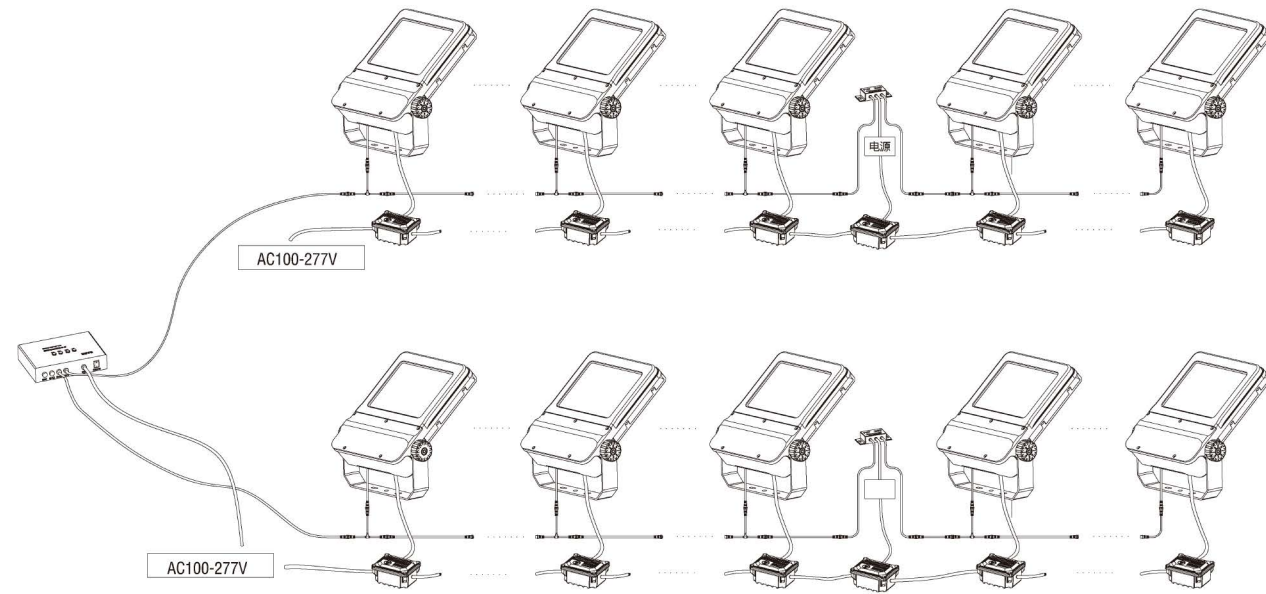

EFX-XJRC1-45

Product Dimension

Product Description

1. Patent owned design, combining with many high technologies in this LED flood light.
2. High-pressure die-casting aluminum materials used for main part, which is resistible to wallop and corrosion.
3. Ultra-high heat conduction aluminum material used for main part, special treatment processing.
4. High efficient and reasonable photometric technologies, using various of methods in the light distribution.
5. High strength toughened glass, using special treatment with better ultraviolet resistance.
6. Humanized structural design, convenient for installation and maintenance.
 - A. Installation angle could be adjusted between -45 to 75 degree, which is suitable to various installation methods.
 - B. External wiring block, patent owned, makes wire connection outside of the wiring space. Convenient to operate and enhance the light IP.

Adjustable Angle Design

Overall Radiator On The Back

Light Distribution Curve

EFX-XJRC1-60

EFX-XJRC1-45

Wiring Diagram

Accessories

Specification