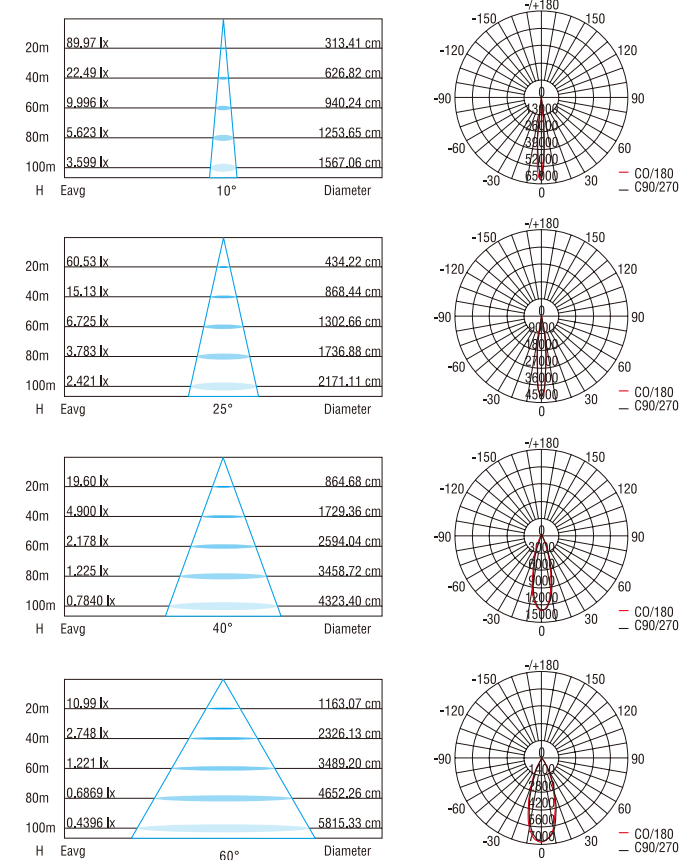

External wire BOX

Adjustable Angle Design

Overall Radiator On The Back

Light Distribution Curve

EFX-XJRC1-160

EFX-XJRC1-90

EFX-XJRC1-60

Product Dimension

Product Code	EFX-XJRC1-160	EFX-XJRC1-90	EFX-XJRC1-60	EFX-XJRC1-45
LED Quantity	132pcs	72pcs	48pcs	36pcs
Rated Power	162W/135W	88W/76W	60W/52W	45W/40W
Input Voltage	AC100-240V	AC100-240V	AC100-240V	AC100-240V
Frequency Range	50/60Hz	50/60Hz	50/60Hz	50/60Hz
Power Factor	> 0.9	> 0.9	> 0.9	> 0.9
THD	< 15%	< 15%	< 15%	< 15%
Color	132Single/44R44G44B	72Single/24R24G24B	48Single/16R16G16B	36Single/12R12G12B
Control Mode	CC/DMX512	CC/DMX512	CC/DMX512	CC/DMX512
Beam Angle	10°25°40°60°	10°25°40°60°	10°25°40°60°	10°25°40°60°
Lamp Luminous Flux	10526 lm/5380 lm	5835 lm/2981 lm	3874 lm/1980 lm	3085 lm/1577 lm
Working Ambient Temperature	-35°C~50°C	-35°C~50°C	-35°C~50°C	-35°C~50°C
Working Ambient Humidity	10%~90%	10%~90%	10%~90%	10%~90%
Life	> 30000H	> 30000H	> 30000H	> 30000H
Protection Grade	IP65	IP65	IP65	IP65
Bolt Center of Lamp	Φ12mmx100mm	Φ12mmx100mm	Φ12mmx100mm	Φ12mmx100mm
Net Weight	16.4	10.2	7.0	6.7
Gross Weight	18.4	10.9	7.7	7.1
Packing Size(mm)	565×195×645	445×185×540	355×165×480	355×165×480