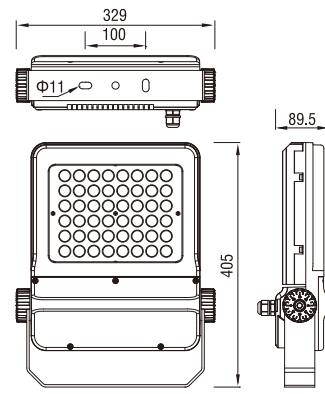

External wire BOX

Adjustable Angle Design

Overall Radiator On The Back

Light Distribution Curve

EFX-XJRC1-160

EFX-XJRC1-90

EFX-XJRC1-60

Product Dimension

EFX-XJRC1-45

Product Dimension

Product Description

1. Patent owned design, combining with many high technologies in this LED flood light.
2. High-pressure die-casting aluminum materials used for main part, which is resistible to wallop and corrosion.
3. Ultra-high heat conduction aluminum material used for main part, special treatment processing.
4. High efficient and reasonable photometric technologies, using various of methods in the light distribution.
5. High strength toughened glass, using special treatment with better ultraviolet resistance.
6. Humanized structural design, convenient for installation and maintenance.
 - A. Installation angle could be adjusted between -45 to 75 degree, which is suitable to various installation methods.
 - B. External wiring block, patent owned, makes wire connection outside of the wiring space. Convenient to operate and enhance the light IP.