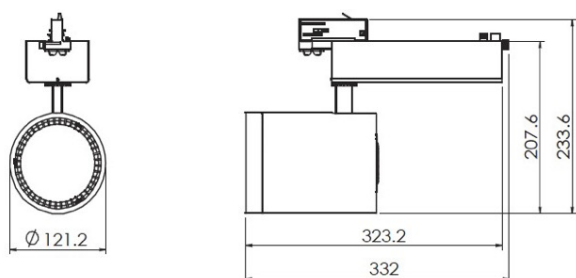

Technical 55w	
Product Code	EFX-RTLI55W
Size	Ø121mm x 332mm
Beam Angle	20°/40°
Input Voltage	110-265Vac
Frequency	50/60 Hz
Transformer Output	55.6W 39.7Vdc
Running Current	1400mA
Power Factor	0.95
Chip Set	Citizen
Efficiency (LOR)	98%
Colour Temperature	Cool White 5000k
Lumen	Cool White 5544lm
Efficacy	80lm/w
CRI	Cool White >80+
Operating Temperature	-40° / +50°
IP Rating	20