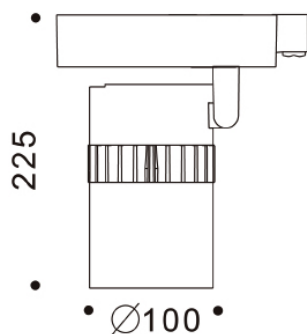

# LED Track Light 30w

LED Downlight - EFX-RTLAH30W

Technical 30w	
Product Code	EFX-RTLAH30W
Size	Ø100mm x 225mm
Beam Angle	40°
Input Voltage	110-265Vac
Frequency	50/60 Hz
Transformer Output	30W 43.3Vdc
Running Current	700mA
Power Factor	0.93
Chip Set	Citizen
Efficiency (LOR)	95%
Colour Temperature	Warm White 2700k
Lumen	Warm White 2632lm
Efficacy	87.73lm/w
CRI	Warm White 85+
LED Life	50,000Hrs
Operating Temperature	-40° / +50°
IP Rating	20
Tilt/Rotate	90° / 355°