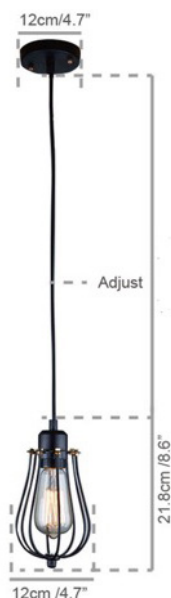

LED Vintage Cage Pendant 6w

LED Vintage Cage Pendant – EFX-VCLE27

LED Vintage Cage Pendant – EFX-VCLE27

The Eco-FX LED Vintage Cage Pendant 6w provides space-saving illumination, while protecting the costly LED lamps housed. The antique vintage finish of this product is handmade and each item is original and unique and therefore may vary slightly in shade to those shown in the photograph.

- Handcrafted metal wire cage.
- Reproduction designed to look vintage.
- Colour – Black.
- Ceiling rose in black and top quality black flex included (1m)
- LED Filament Lamp E27, max 6W, 220V-240V.

Product Code	EFX-VCLE27
Product Size	Ø120mm x 220mm
Beam Angle	360°
Input Voltage	110-265Vac
Frequency	50/60 Hz
Running Current	10mA
LED Lamp	LED Filament E27 6W
Chip Set	Epistar
Efficiency (LOR)	100%
Colour Temperature	Warm White 2700k
Lumen	Warm White 630lm
Efficacy	105lm/w
CRI	Warm White >80
LED Life	50,000Hrs
Operating Temperature	-40° / +50°
IP Rating	20

Technical

Product Code	EFX-VCLE27
Product Size	Ø120mm x 220mm
Beam Angle	360°
Input Voltage	110-265Vac
Frequency	50/60 Hz
Running Current	10mA
LED Lamp	LED Filament E27 6W
Chip Set	Epistar
Efficiency (LOR)	100%
Colour Temperature	Warm White 2700k
Lumen	Warm White 630lm
Efficacy	105lm/w
CRI	Warm White >80
LED Life	50,000Hrs
Operating Temperature	-40° / +50°
IP Rating	20