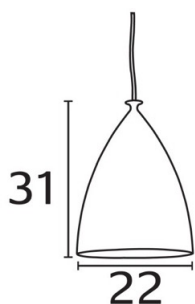

# LED Cone Pendant 6w

LED Cone Pendant – EFX-NSBR22E27

- Colour – Black/Red.
- Ceiling rose in black and top quality coloured flex included (1m)
- LED Filament Lamp E27, max 6W, 220V-240V.

Technical	
Product Code	EFX-NSBR22E27
Product Size	Ø220mm x 310mm
Beam Angle	120°
Input Voltage	110-265Vac
Frequency	50/60 Hz
Running Current	10mA
LED Lamp	LED Filament E27 6W
Chip Set	Epistar
Efficiency (LOR)	100%
Colour Temperature	Warm White 2700k
Lumen	Warm White 630lm
Efficacy	105lm/w
CRI	Warm White >80
LED Life	50,000Hrs
Operating Temperature	-40° / +50°
IP Rating	20