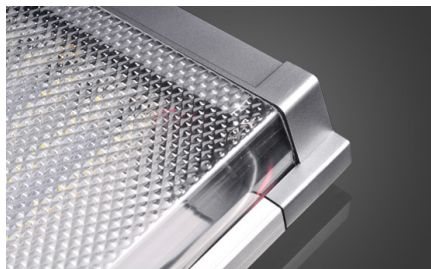

LED T Grid Ceiling Light 60w

LED T Grid Ceiling Light - EFX-SWTG60W

LED T Grid Ceiling Light - EFX-SWTG60W

The Eco-FX LED T Grid Ceiling Light offers high luminosity COB LEDs giving efficient heat dissipation and produces a softer light. The long life driver offers constant current and voltage.

	Technical 60w
Product Code	EFX-SWTG60W
Size	1200mm x 300mm x 41mm
Beam Angle	150°
Input Voltage	110-265Vac
Frequency	50/60 Hz
Transformer Output	60W 36VDC
Running Current	350mA
Power Factor	0.90
Chip Set	SMD 3528
Efficiency (LOR)	95%
Colour Temperature	Warm White 3000k
Lumen	Warm White 4800lm
Efficacy	80lm/w
CRI	Warm White >70
LED Life	40,000Hrs
Operating Temperature	-20° / +50°
IP Rating	40