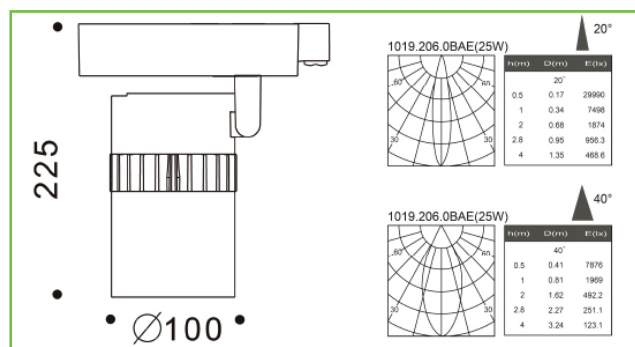

LED Track Light 25w

LED Downlight - EFX-RTLAH25W

LED Downlight 25w - EFX-RTLAH25W

The Eco-FX LED Track Light offers high luminosity COB LEDs giving efficient heat dissipation and produces a softer light. The long life driver offers constant current and voltage.

Technical 25w	
Product Code	EFX-RTLAH25W
Size	Ø100mm x 225mm
Beam Angle	40°
Input Voltage	110-265Vac
Frequency	50/60 Hz
Transformer Output	25W 36VDC
Running Current	700mA
Power Factor	0.93
Chip Set	Bridgelux
Efficiency (LOR)	95%
Colour Temperature	Warm White 3000k
Lumen	Warm White 2000lm
Efficacy	80lm/w
CRI	Warm White 85+
LED Life	50,000Hrs
Operating Temperature	-40° / +50°
IP Rating	20
Tilt/Rotate	90° / 355°