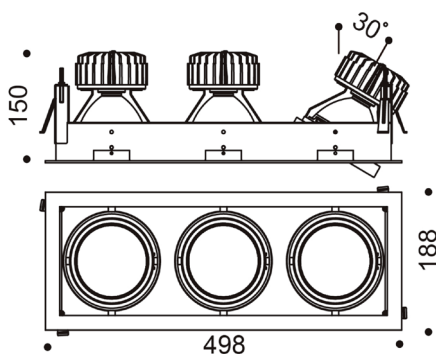

LED Gridlight (Triple) 75w

Adjustable

LED Gridlight - EFX-RDLTA325

LED Gridlight 75W - EFX-RDLTA325

The Eco-FX LED Gridlight offers high luminosity giving efficient heat dissipation. The long life driver offers constant current and voltage. Offering total flexibility in the retail environment.

Technical 75w	
Product Code	EFX-RDLTA325
Size	498mm x 188mm x 150mm
Beam Angle	55°
Input Voltage	110-265Vac
Frequency	50/60 Hz
Transformer Output	25W x3 36VDC x3
Running Current	700mA x3
Power Factor	0.9
Chip Set	Bridgelux
Efficiency (LOR)	92%
Colour Temperature	Warm White 3000k
Lumen	Warm White 2000lm x3
Efficacy	Warm White 80lm/w
CRI	Warm White >85+
TILT	30°
LED Life	50,000Hrs
Operating Temperature	-20° / +45°
IP Rating	20
Cut Out	477mm x 168mm