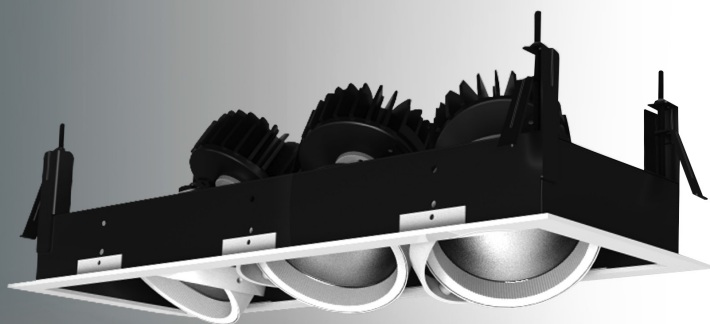

LED Gridlight (Triple) 75w

Adjustable

LED Gridlight - EFX-RDLTA325

LED Gridlight 75W - EFX-RDLTA325

The Eco-FX LED Gridlight offers high luminosity giving efficient heat dissipation. The long life driver offers constant current and voltage. Offering total flexibility in the retail environment.

Technical 75w	
Product Code	EFX-RDLTA325
Size	498mm x 188mm x 150mm
Beam Angle	55°
Input Voltage	110-265Vac
Frequency	50/60 Hz
Transformer Output	25W x3 36VDC x3
Running Current	700mA x3
Power Factor	0.9
Chip Set	Bridgelux
Efficiency (LOR)	92%
Colour Temperature	Warm White 3000k
Lumen	Warm White 2000lm x3
Efficacy	Warm White 80lm/w
CRI	Warm White >85+
TILT	30°
LED Life	50,000Hrs
Operating Temperature	-20° / +45°
IP Rating	20
Cut Out	477mm x 168mm