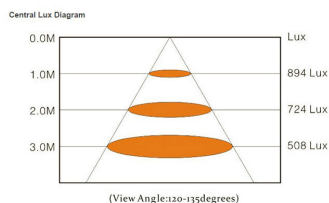

### Photometric Data

Technical 40w	
Product Code	EFX-BSTG40W
Size	1195mm x 295mm x 50mm
Beam Angle	130°
Input Voltage	110-265Vac
Frequency	50/60 Hz
Running Current	330mA
Power Factor	0.97
Chip Set	Bridgelux
Efficiency (LOR)	95%
Colour Temperature	Warm White 3000k
Lumen	Warm White 320lm
Efficacy	80lm/w
CRI	Warm White >80
LED Life	40,000Hrs
Operating Temperature	-20° / +50°
IP Rating	20