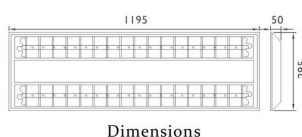

# LED T Grid Ceiling Light 40w

LED T Grid Ceiling Light - EFX-BSTG40W

### Photometric Data

Technical 40w	
Product Code	EFX-BSTG40W
Size	1195mm x 295mm x 50mm
Beam Angle	130°
Input Voltage	110-265Vac
Frequency	50/60 Hz
Running Current	330mA
Power Factor	0.97
Chip Set	Bridgelux
Efficiency (LOR)	95%
Colour Temperature	Warm White 3000k
Lumen	Warm White 320lm
Efficacy	80lm/w
CRI	Warm White >80
LED Life	40,000Hrs
Operating Temperature	-20° / +50°
IP Rating	20